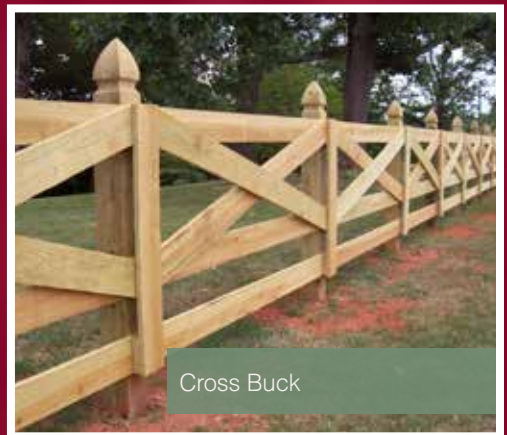

Pressure Treated Pine

Naturally beautiful and economically appealing, Pressure Treated Pine has long been the most popular choice for wood fencing and is perfect for use in all types of residential and commercial settings.

Fence Picket Options*

Pressure Treated Pine is available in a variety of picket styles to help customize your fence and create architectural appeal.

Dog Ear

Flat Top

French Gothic

Gothic

Gate Hardware*

We offer a complete line of high quality wood gate hardware including latch sets, hinges, springs and handles.

*Please contact your local sales representative for availability in your area.

Convex Privacy

Capped Picket

Concave Privacy

Dog Ear Privacy

French Gothic Picket

West Virginia Split Rail

Convex Shadow Box

Capped Privacy

Cross Buck

Additional Fence Solutions

Merchants Metals is one of the largest manufacturers and distributors of fence systems in the nation. Our complete line of fencing solutions for residential, commercial and industrial applications includes: