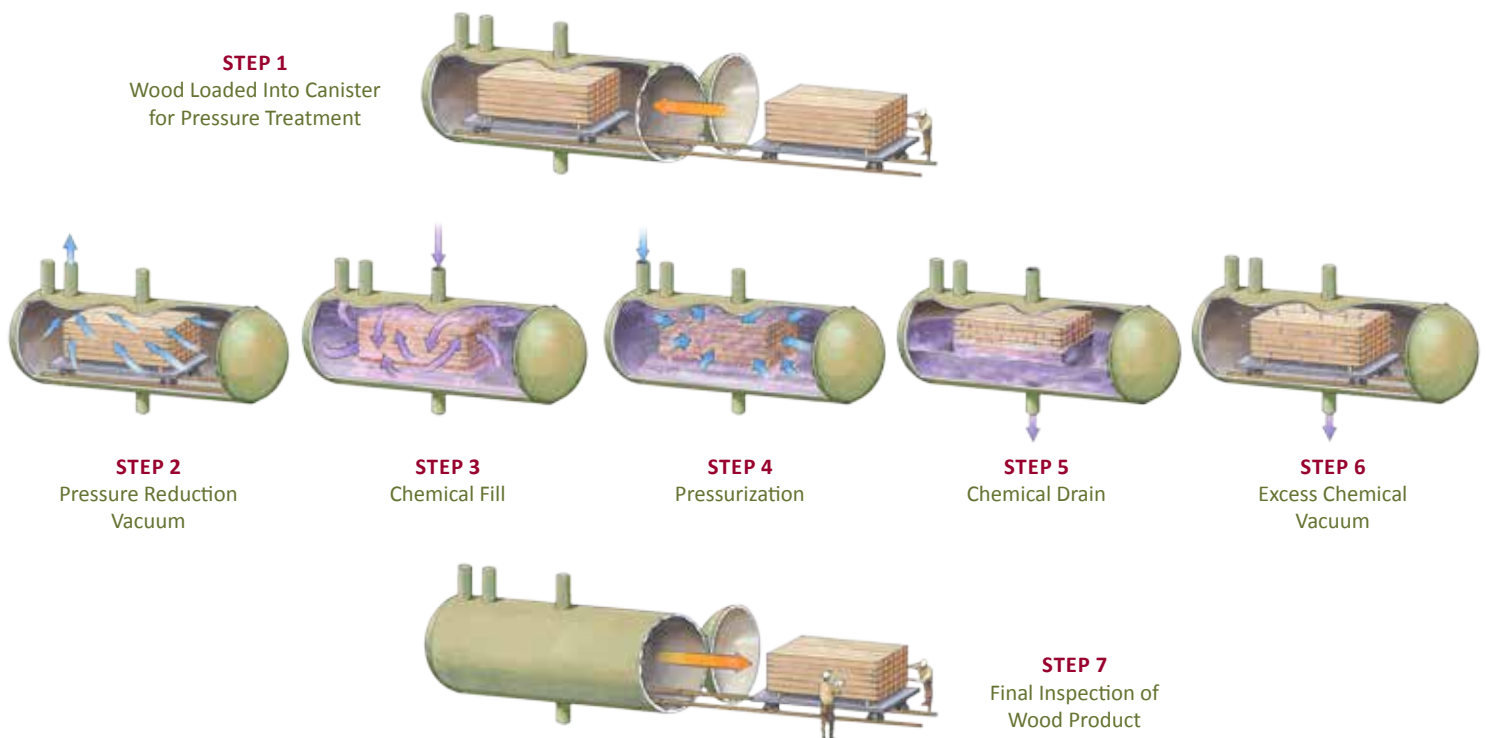

THE PRESSURE TREATING PROCESS

Wood is an economical and renewable resource; however, when left untreated it is susceptible to damage caused by insects and decaying fungi. You can protect your wood in a number of ways, but nothing provides the long-term protection that pressure treating offers.

In the pressure treating process, the preservatives are pressure injected deep into the wood, creating a strong

and effective defense against decay, rot and termites. This added protection significantly increases the durability of the wood and ensures years of worry free performance.

Pressure Treated Pine also helps with forest conservation since much less wood is needed to replace projects built with untreated wood.

Benefits of Pressure Treated Wood

- Environmentally Friendly
- Termite and Decay Resistant
- Extremely Durable and Strong
- An Abundant and Renewable Resource
- Can be Painted, Stained or Sealed
- Readily Available
- Most Widely Used Outdoor Building Material
- Available in a Variety of Heights and Widths