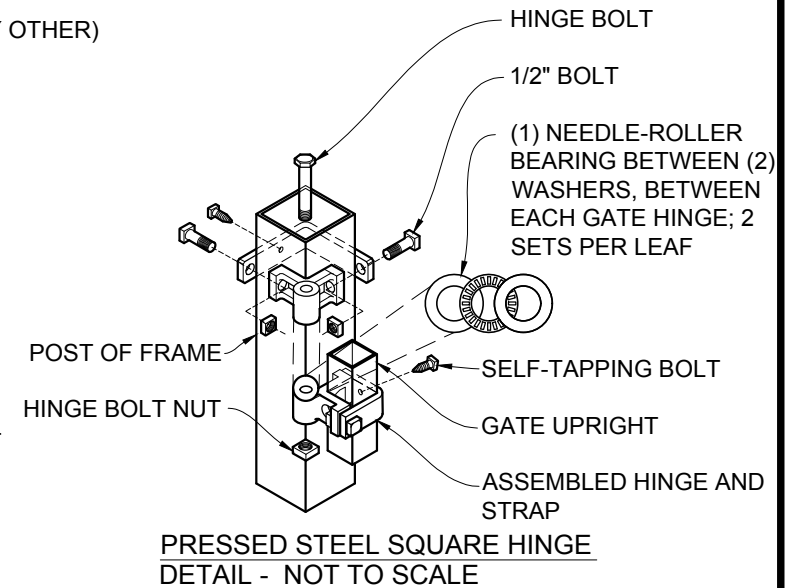

POST DEPTH CHART*	
HEIGHT OF GATE	POST BELOW GRADE
5' OR LESS	2'
6' OR MORE	3'

* SEE NOTE 3 TO VERIFY

ARCH CHART	
WIDTH OF OPENING	HEIGHT OF ARCH
4'-5'	4"-6"
6' - 8'	12"
8'-10'	15"
10' - 14'	15" - 18"

- NOTES:
- SPECIFICATIONS SHOWN CAN BE CHANGED BY THE MANUFACTURER ONLY.
 - ALL COMPONENTS OF THE GATE TO BE COATED BLACK. OTHER COLORS AVAILABLE UPON REQUEST.
 - VERIFY POST DEPTH AND FOOTING DIMENSIONS WITH LOCAL CODES AND SITE CONDITIONS.
 - CUSTOM DIMENSIONS ARE AVAILABLE UPON REQUEST. FOR HIGHER CUSTOM GATES, PLEASE CONTACT THE STATESVILLE PLANT.
 - OUTSIDE LOOKING IN, GATE LATCHES ON _____ (RIGHT AS SHOWN).
 - FOR LARGER CUSTOM GATES, PLEASE CONTACT THE STATESVILLE PLANT. GATE OPENINGS OVER 8' WILL REQUIRE ADDITIONAL SUPPORT.
 - POST SIZE WILL VARY DEPENDING UPON WIDTH AND HEIGHT OF GATE