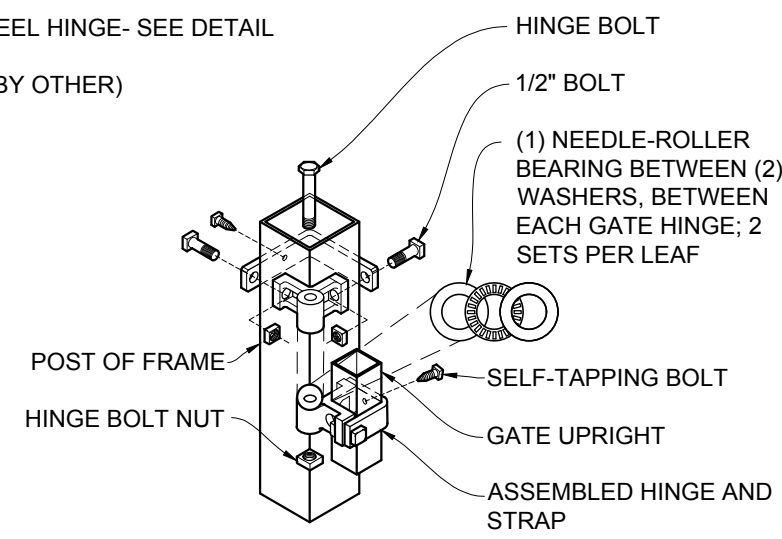

POST DEPTH CHART*	
HEIGHT OF GATE	POST BELOW GRADE
5' OR LESS	2'
6' OR MORE	3'

\* SEE NOTE 3 TO VERIFY

ARCH CHART	
WIDTH OF OPENING	HEIGHT OF ARCH
4'-5'	4"-6"
6' - 8'	12"
8'-10'	15"
10' - 14'	15" - 18"

- NOTES:
- SPECIFICATIONS SHOWN CAN BE CHANGED BY THE MANUFACTURER ONLY.
  - ALL COMPONENTS OF THE GATE TO BE COATED BLACK. OTHER COLORS AVAILABLE UPON REQUEST.
  - VERIFY POST DEPTH AND FOOTING DIMENSIONS WITH LOCAL CODES AND SITE CONDITIONS.
  - CUSTOM DIMENSIONS ARE AVAILABLE UPON REQUEST. FOR HIGHER CUSTOM GATES, PLEASE CONTACT THE STATESVILLE PLANT.
  - OUTSIDE LOOKING IN, GATE LATCHES ON \_\_\_\_\_ (RIGHT AS SHOWN).
  - FOR LARGER CUSTOM GATES, PLEASE CONTACT THE STATESVILLE PLANT. GATE OPENINGS OVER 8' WILL REQUIRE ADDITIONAL SUPPORT.
  - POST SIZE WILL VARY DEPENDING UPON WIDTH AND HEIGHT OF GATE.

PRESSED STEEL SQUARE HINGE  
DETAIL - NOT TO SCALE

**Merchants Metals**  
the first name in fence solutions

GUARDSMAN GATE - LAFAYETTE  
SIMPLE ARCH 2 TO 4 RAILS  
4' TO 14' WIDE OPENING x 3' TO 8' HIGH  
(Nom. Dimension)

BY: J.R.  
DATE: 29 OCT 20  
REV: D.C.

DWG. NO. GM SA IND LF 4-14W x 3-8H  
SCALE: AS NOTED