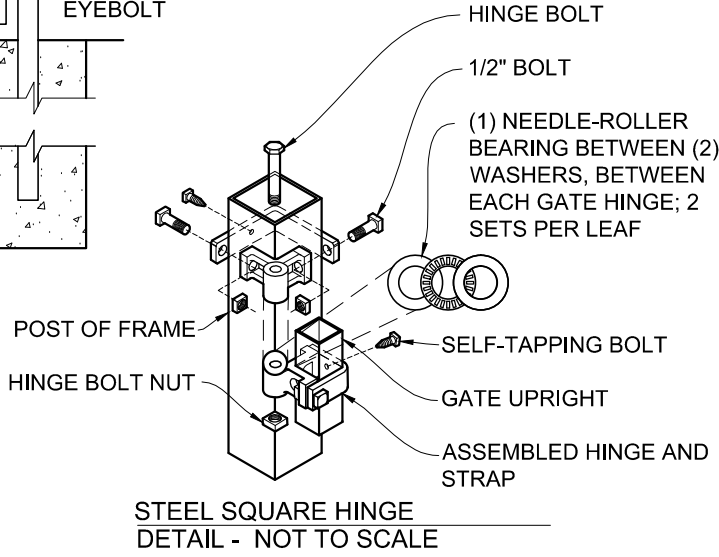

TANGO RAIL GATE - LAFAYETTE
ELEVATION - OUTSIDE LOOKING IN 1/2"=1'-0"

ARCH CHART	
WIDTH OF OPENING	HEIGHT OF ARCH
6' - 8'	12"
8' - 10'	15"
10' OR MORE	15" - 24"

- NOTES:
1. SPECIFICATIONS SHOWN CAN BE CHANGED BY THE MANUFACTURER ONLY.
 2. ALL COMPONENTS OF THE GATE TO BE COATED BLACK.
 3. VERIFY POST DEPTH AND FOOTING DIMENSIONS WITH LOCAL CODES AND SITE CONDITIONS.
 4. CUSTOM DIMENSIONS ARE AVAILABLE UPON REQUEST
 5. OUTSIDE LOOKING IN, GATE LATCHES IN THE MIDDLE
 6. GATE OPENINGS OVER 16' WILL REQUIRE ADDITIONAL SUPPORT
 7. POST SIZE WILL VARY DEPENDING UPON WIDTH AND HEIGHT OF GATE

Merchants Metals
the first name in fence solutions

TANGO RAIL GATE - LAFAYETTE
DOUBLE DRIVE SIMPLE ARCH 2 TO 4 RAILS
6' TO 40' WIDE OPENING x 3' TO 12' HIGH
(Nom.Dimension)

BY: J.R.
DATE: 8.18.14*
REV: D.D.*

DWG. NO.
TR SA COM LF 3-20W x 3-12H DD
SCALE:
AS NOTED