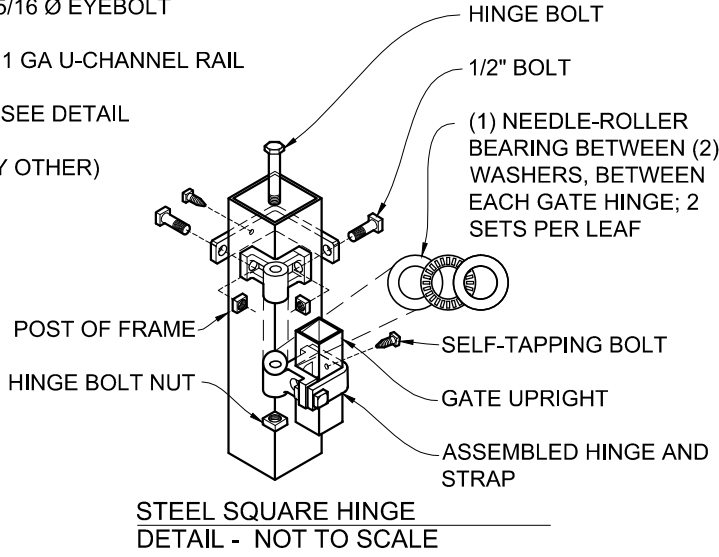

ARCH CHART	
WIDTH OF OPENING	HEIGHT OF ARCH
4'-5'	4"-6"
6' - 8'	12"
8'-10'	15"
10' OR MORE	15" - 24"

- NOTES:
1. SPECIFICATIONS SHOWN CAN BE CHANGED BY THE MANUFACTURER ONLY.
 2. ALL COMPONENTS OF THE GATE TO BE COATED BLACK. OTHER COLORS AVAILABLE
 3. VERIFY POST DEPTH AND FOOTING DIMENSIONS WITH LOCAL CODES AND SITE CONDITIONS.
 4. CUSTOM DIMENSIONS ARE AVAILABLE UPON REQUEST.
 5. OUTSIDE LOOKING IN, GATE LATCHES ON _____ (RIGHT AS SHOWN)
 6. GATE OPENINGS OVER 8' WILL REQUIRE ADDITIONAL SUPPORT
 7. POST SIZE WILL VARY DEPENDING UPON WIDTH AND HEIGHT OF GATE

COPYRIGHT © MERCHANTS METALS
ALL RIGHTS RESERVED

Merchants Metals
the first name in fence solutions

TANGO RAIL GATE - LAFAYETTE
SIMPLE ARCH 2 TO 4 RAILS

3' TO 20' WIDE OPENING x 3' TO 12' HIGH
(Nom.Dimension)

BY: J.R.
DATE: 8.18.14*
REV: D.D.*

DWG. NO.
TR SA COM LF 3-20W x 3-12H
SCALE:
AS NOTED