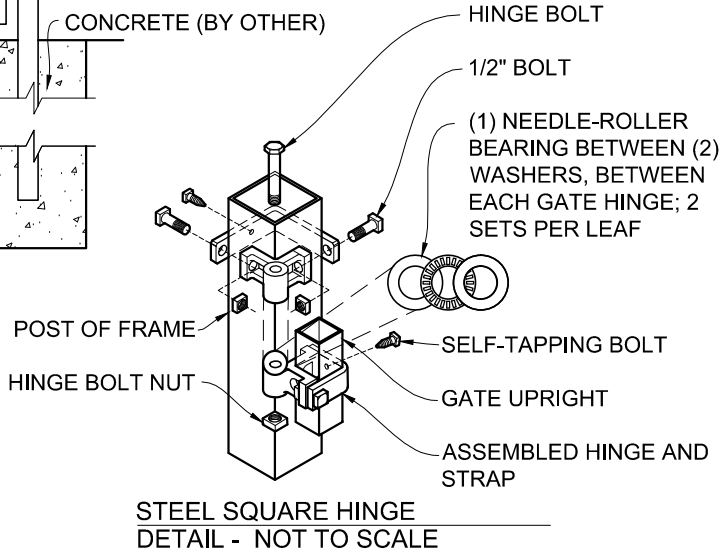

TANGO GATE - LAFAYETTE
ELEVATION - OUTSIDE LOOKING IN 1/2"=1'-0"

- NOTES:
1. SPECIFICATIONS SHOWN CAN BE CHANGED BY THE MANUFACTURER ONLY.
 2. ALL COMPONENTS OF THE GATE TO BE COATED BLACK.
 3. VERIFY POST DEPTH AND FOOTING DIMENSIONS WITH LOCAL CODES AND SITE CONDITIONS.
 4. CUSTOM DIMENSIONS ARE AVAILABLE UPON REQUEST
 5. OUTSIDE LOOKING IN, GATE LATCHES IN THE MIDDLE
 6. GATE OPENINGS OVER 8' WILL REQUIRE ADDITIONAL SUPPORT
 7. POST SIZE WILL VARY DEPENDING UPON WIDTH AND HEIGHT OF GATE

Merchants Metals
the first name in fence solutions

TANGO RAIL GATE - LAFAYETTE
DOUBLE DRIVE 2 TO 4 RAILS
6' TO 40' WIDE OPENING x 3' TO 12' HIGH
(Nom.Dimension)

BY: J.R.
DATE: 8.18.14*
REV: D.D.*

DWG. NO.
TR SG COM LF 3-20W x 3-8H DD
SCALE:
AS NOTED