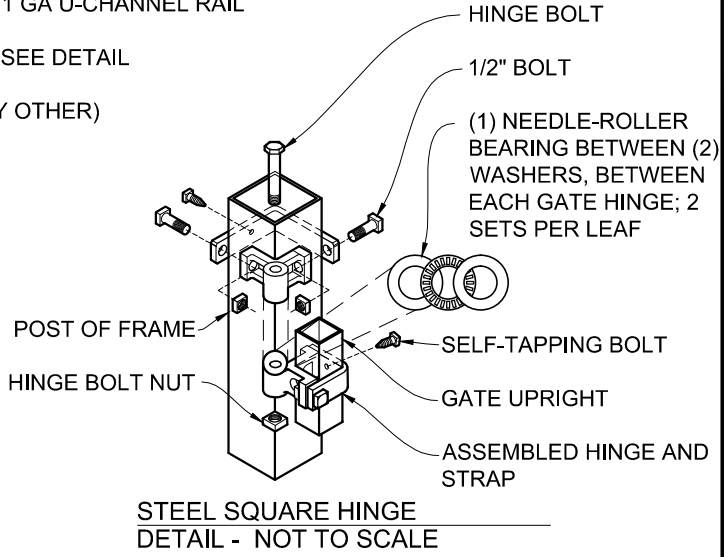

TANGO RAIL GATE - LAFAYETTE
ELEVATION - OUTSIDE LOOKING IN 1/2"=1'-0"

- NOTES:
1. SPECIFICATIONS SHOWN CAN BE CHANGED BY THE MANUFACTURER ONLY.
 2. ALL COMPONENTS OF THE GATE TO BE COATED BLACK. OTHER COLORS AVAILABLE
 3. VERIFY POST DEPTH AND FOOTING DIMENSIONS WITH LOCAL CODES AND SITE CONDITIONS.
 4. CUSTOM DIMENSIONS ARE AVAILABLE UPON REQUEST.
 5. OUTSIDE LOOKING IN, GATE LATCHES ON _____ (RIGHT AS SHOWN)
 6. GATE OPENINGS OVER 8' WILL REQUIRE ADDITIONAL SUPPORT
 7. POST SIZE WILL VARY DEPENDING UPON WIDTH AND HEIGHT OF GATE

Merchants Metals
the first name in fence solutions

TANGO RAIL GATE - LAFAYETTE
2 TO 4 RAILS
3' TO 20' WIDE OPENING x 3' TO 12' HIGH
(Nom.Dimension)

BY: J.R.
DATE: 8.18.14*
REV: D.D.*

DWG. NO. TR SG COM LF 3-20W x 3-12H
SCALE: AS NOTED