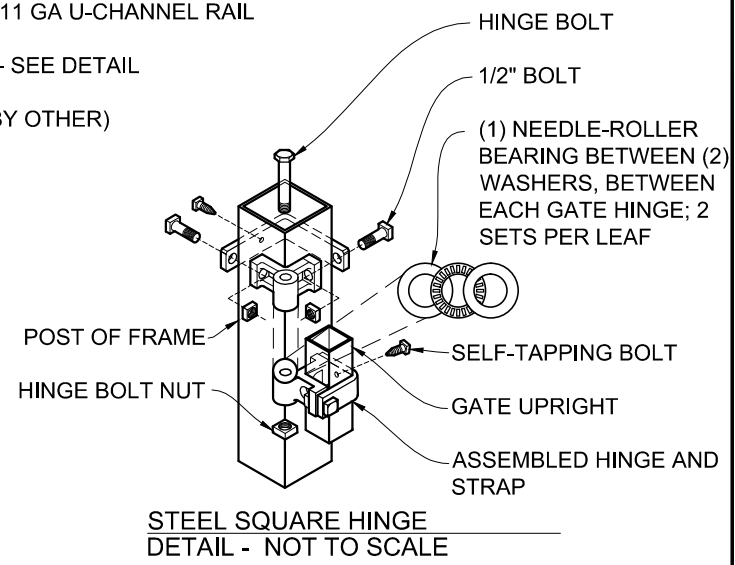

GUARDSMAN GATE - MONROE
ELEVATION - OUTSIDE LOOKING IN 1/2"=1'-0"

- NOTES:
1. SPECIFICATIONS SHOWN CAN BE CHANGED BY THE MANUFACTURER ONLY.
 2. ALL COMPONENTS OF THE GATE TO BE COATED BLACK. OTHER COLORS AVAILABLE
 3. VERIFY POST DEPTH AND FOOTING DIMENSIONS WITH LOCAL CODES AND SITE CONDITIONS.
 4. CUSTOM DIMENSIONS ARE AVAILABLE UPON REQUEST.
 5. OUTSIDE LOOKING IN, GATE LATCHES ON _____ (RIGHT AS SHOWN)
 6. GATE OPENINGS OVER 8' WILL REQUIRE ADDITIONAL SUPPORT
 7. POST SIZE WILL VARY DEPENDING UPON WIDTH AND HEIGHT OF GATE

Merchants Metals
the first name in fence solutions

TANGO RAIL GATE - MONROE
2 TO 4 RAILS
3' TO 20' WIDE OPENING x 3' TO 12' HIGH
(Nom.Dimension)

BY: J.R.
DATE: 8.18.14*
REV: D.D.*

DWG. NO. TR SG COM MO 3-20W x 3-12H
SCALE: AS NOTED