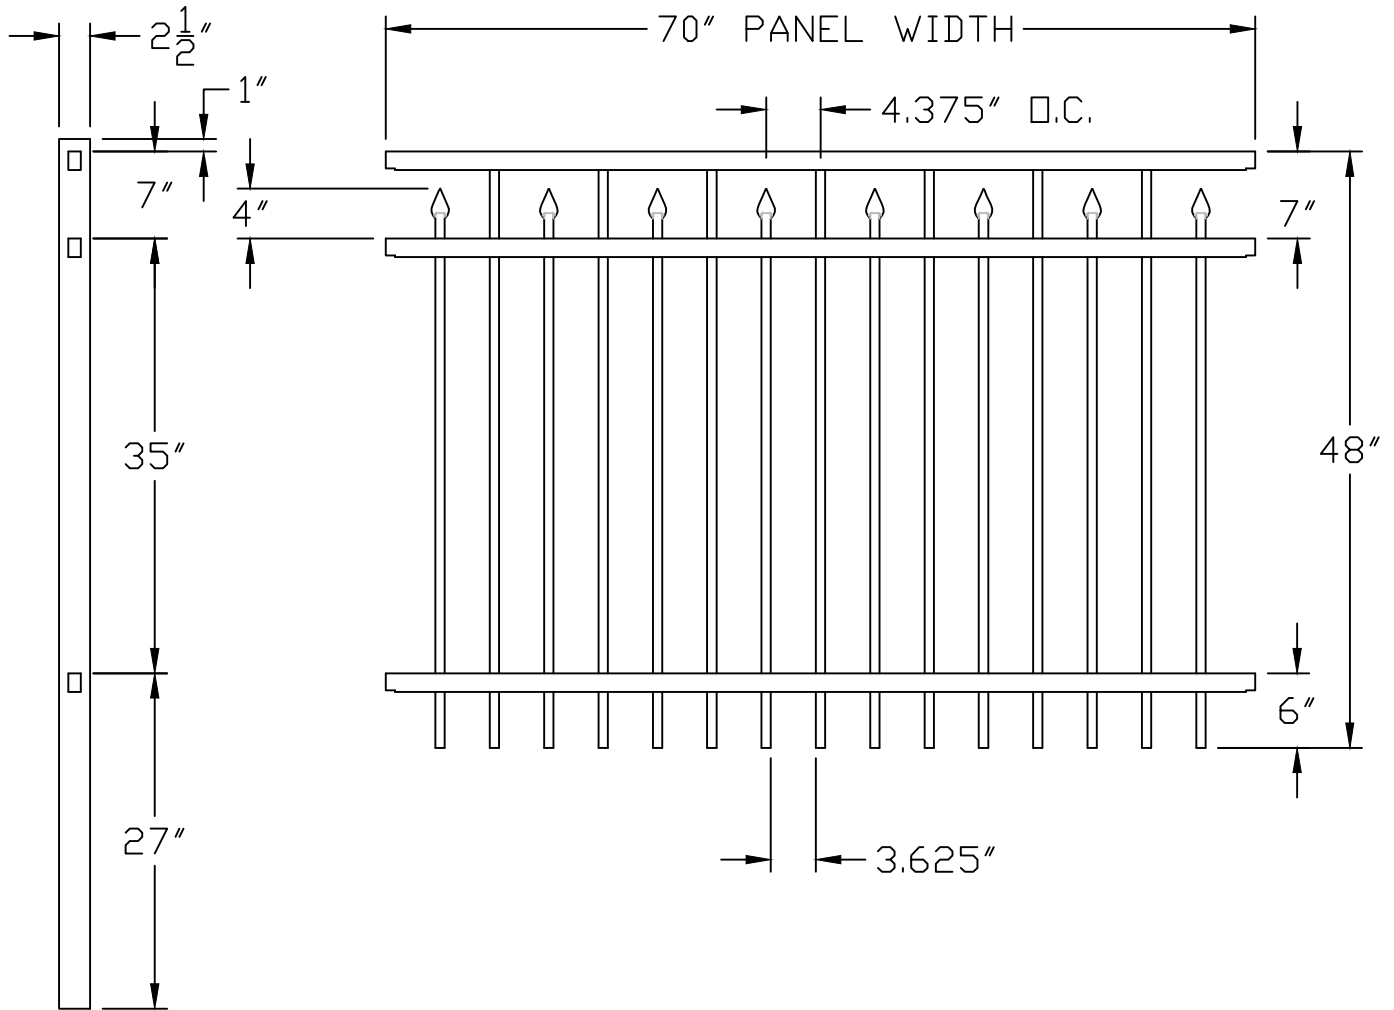

FLAT TOP W/ SPEARS SMOOTH RAIL $\frac{3}{4}$ " PICKET

NOTES:

1. DESIGN AND SPECIFICATIONS SUBJECT TO CHANGE BY MANUFACTURE.
2. POST AND FOOTINGS AS REQUIRED BY SITE CONDITIONS AND CODES.

www.MerchantsMetals.com

Tech-Info@MerchantsMetals.com

888-260-1600

Drawing: VSP.C.C.6W

Merchants Metals®

the first name in fence solutions

SIZE A	FILE: VINTAGE SQUARE PREMIUM MMI	PART NAME: CORONET FLAT TOP W/ SPEARS 3-RAIL	REV A
SCALE: NOT TO SCALE	DRAWN BY: SHAWN	DATE: 09/16/13	SHEET: N/A