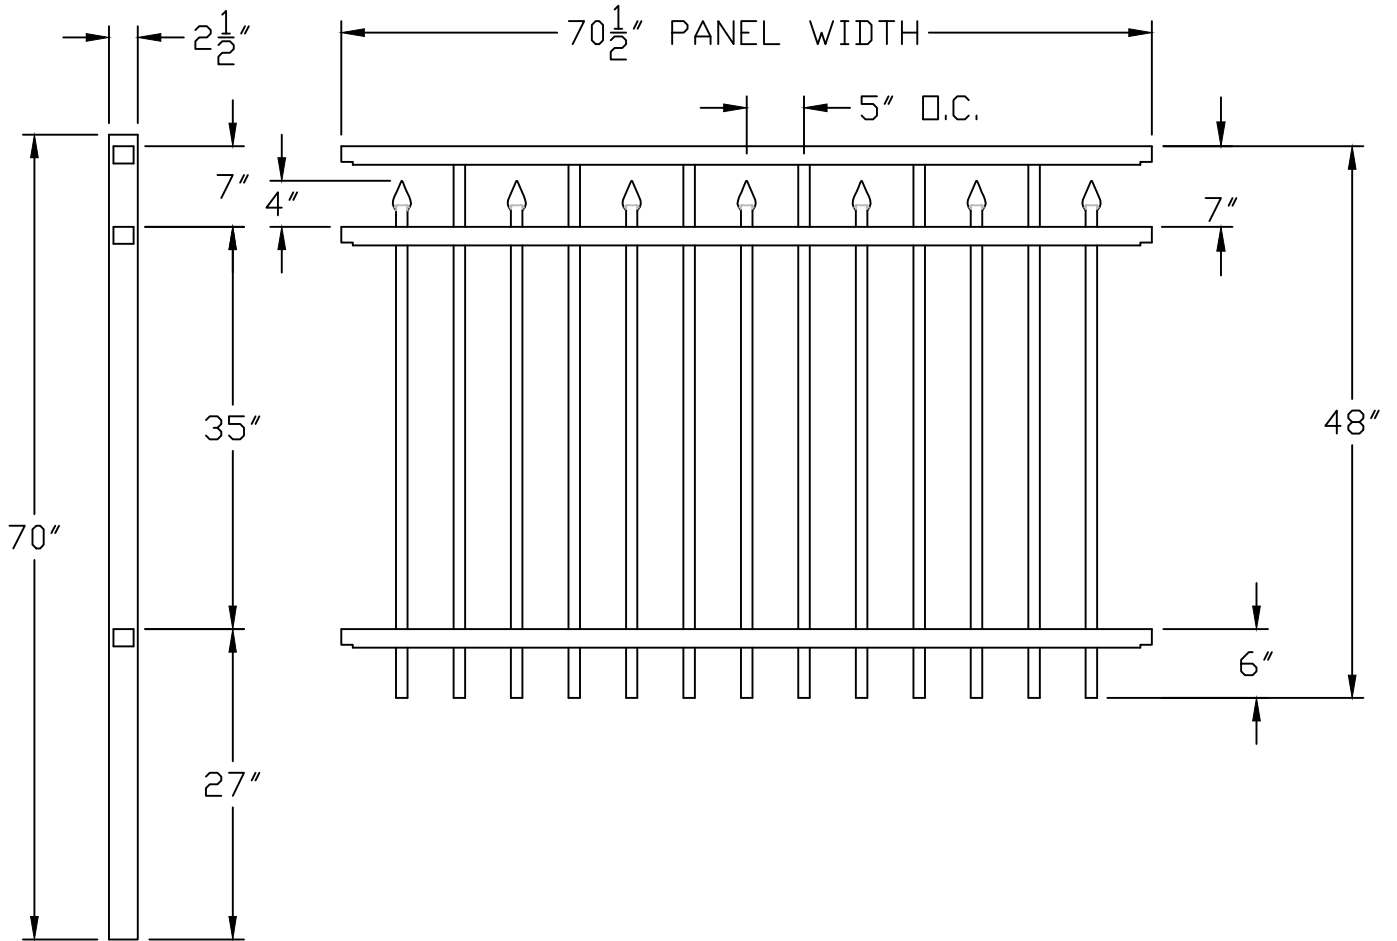

FLAT TOP W/ SPEARS CONCEALED SCREW 1" PICKET

NOTES:

1. DESIGN AND SPECIFICATIONS SUBJECT TO CHANGE BY MANUFACTURE.
2. POST AND FOOTINGS AS REQUIRED BY SITE CONDITIONS AND CODES.

www.MerchantsMetals.com

Tech-Info@MerchantsMetals.com

888-260-1600

Drawing: VSP.C.I.6W

Merchants Metals[®]

the first name in fence solutions

SIZE	FILE:	PART NAME:	REV
A	VINTAGE SQUARE PREMIUM MMI	CORONET FLAT W/ SPEARS TOP 3-RAIL CONCEALED SCREW	A
SCALE:	DRAWN BY:	DATE:	SHEET:
NOT TO SCALE	SHAWN	09/17/13	N/A