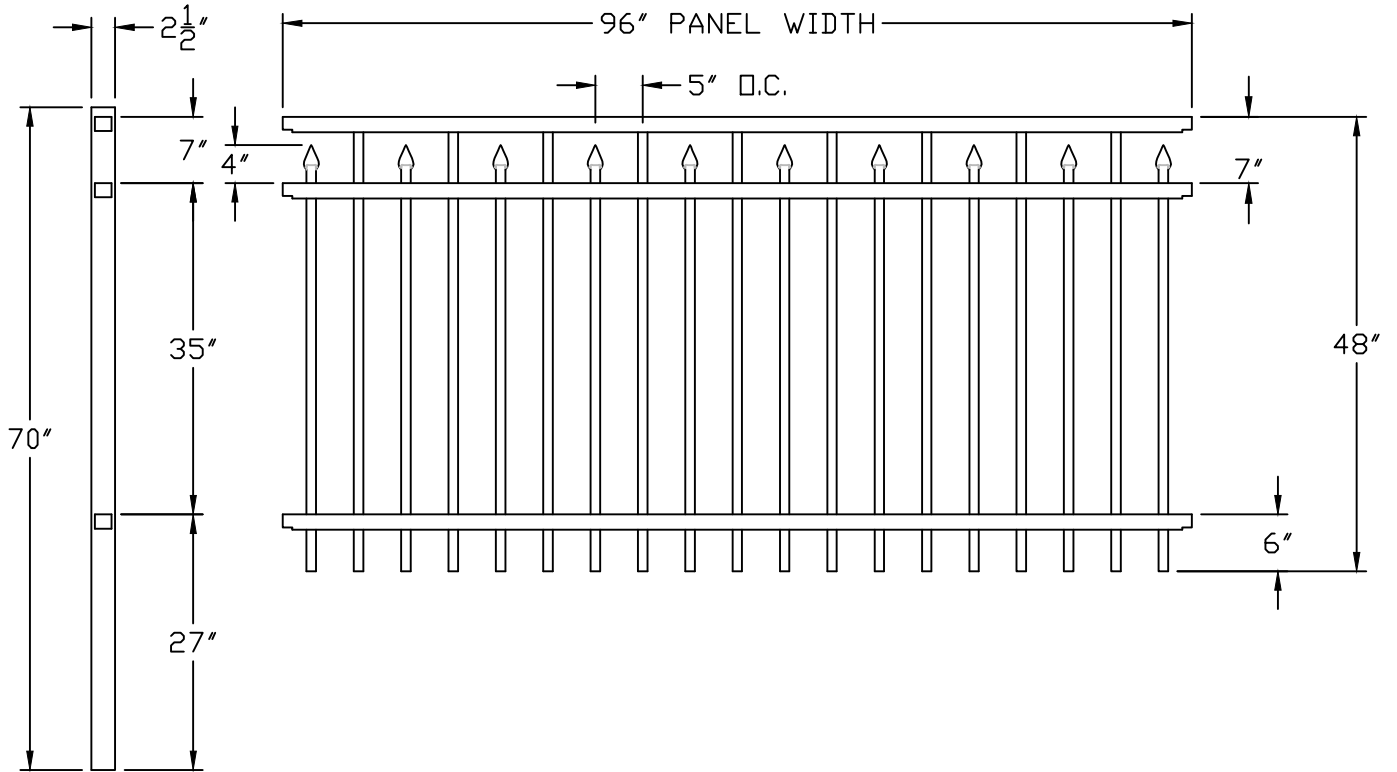

FLAT TOP W/ SPEARS CONCEALED SCREW 1" PICKET

NOTES:

- DESIGN AND SPECIFICATIONS SUBJECT TO CHANGE BY MANUFACTURE.
- POST AND FOOTINGS AS REQUIRED BY SITE CONDITIONS AND CODES.

www.MerchantsMetals.com

Tech-Info@MerchantsMetals.com

888-260-1600

Drawing: VSP.C.I.8W

Merchants Metals®

the first name in fence solutions

SIZE A	FILE: VINTAGE SQUARE PREMIUM MMI	PART NAME: CORONET FLAT TOP W/SPEARS CONCEALED SCREW	REV A
SCALE: NOT TO SCALE	DRAWN BY: SHAWN	DATE: 09/17/13	SHEET: N/A