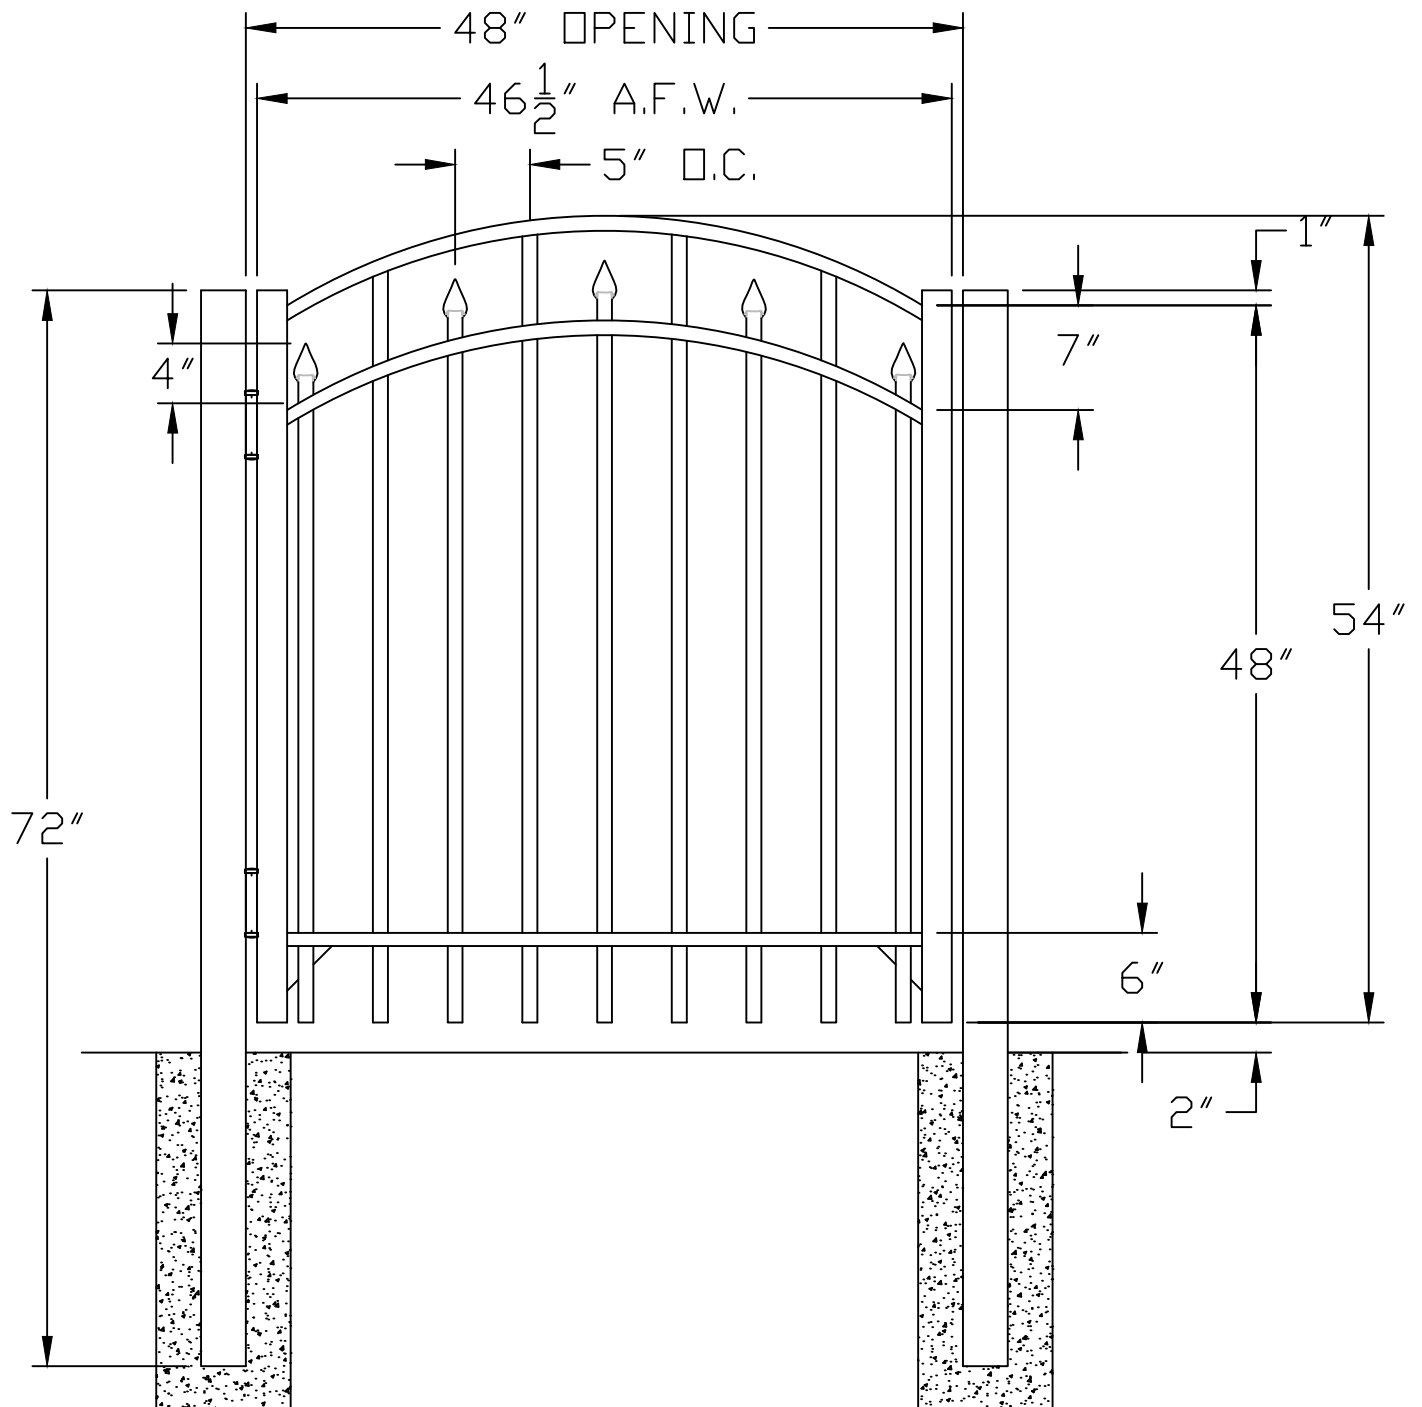

# FLAT TOP W/ SPEARS CONCEALED SCREW 1" PICKET

**NOTES:**

1. DESIGN AND SPECIFICATIONS SUBJECT TO CHANGE BY MANUFACTURE.
2. POST AND FOOTINGS AS REQUIRED BY SITE CONDITIONS AND CODES.

www.MerchantsMetals.com

Tech-Info@MerchantsMetals.com

888-260-1600

Drawing: VSP.C.I.SGA

**Merchants Metals**®

*the first name in fence solutions*

SIZE <b>A</b>	FILE: VINTAGE SQUARE PREMIUM MMI	PART NAME: CORONET FLAT TOP W/ SPEARS WALK GATE, CONCEALED SCREW	REV <b>A</b>
SCALE: NOT TO SCALE	DRAWN BY: SHAWN	DATE: 09/17/13	SHEET: N/A