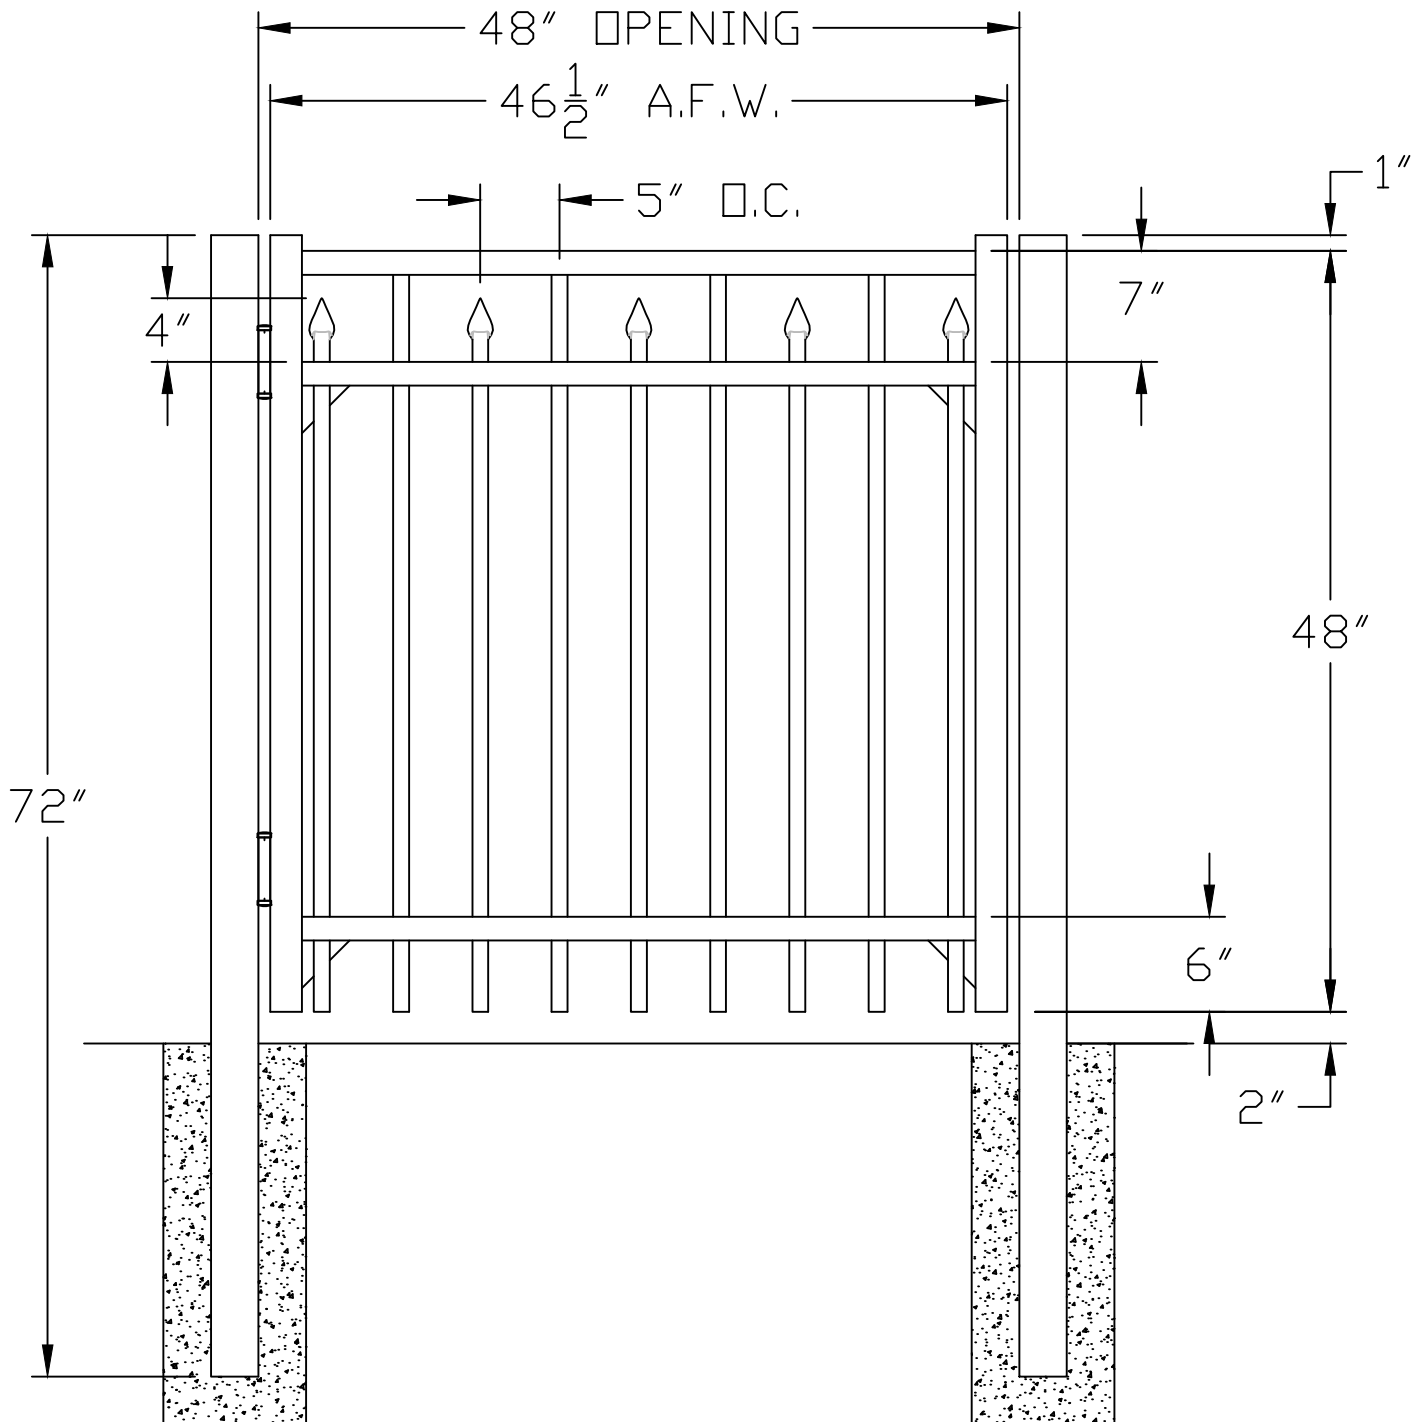

FLAT TOP W/ SPEARS CONCEALED SCREW 1" PICKET

NOTES:

1. DESIGN AND SPECIFICATIONS SUBJECT TO CHANGE BY MANUFACTURE.
2. POST AND FOOTINGS AS REQUIRED BY SITE CONDITIONS AND CODES.

www.MerchantsMetals.com

Tech-Info@MerchantsMetals.com

888-260-1600

Drawing: VSP.C.I.SG

Merchants Metals®

SIZE A	FILE: VINTAGE SQUARE PREMIUM MMI	PART NAME: CORONET FLAT TOP W/ SPEARS WALK GATE, CONCEALED SCREW	REV A
SCALE: NOT TO SCALE	DRAWN BY: SHAWN	DATE: 09/17/13	SHEET: N/A