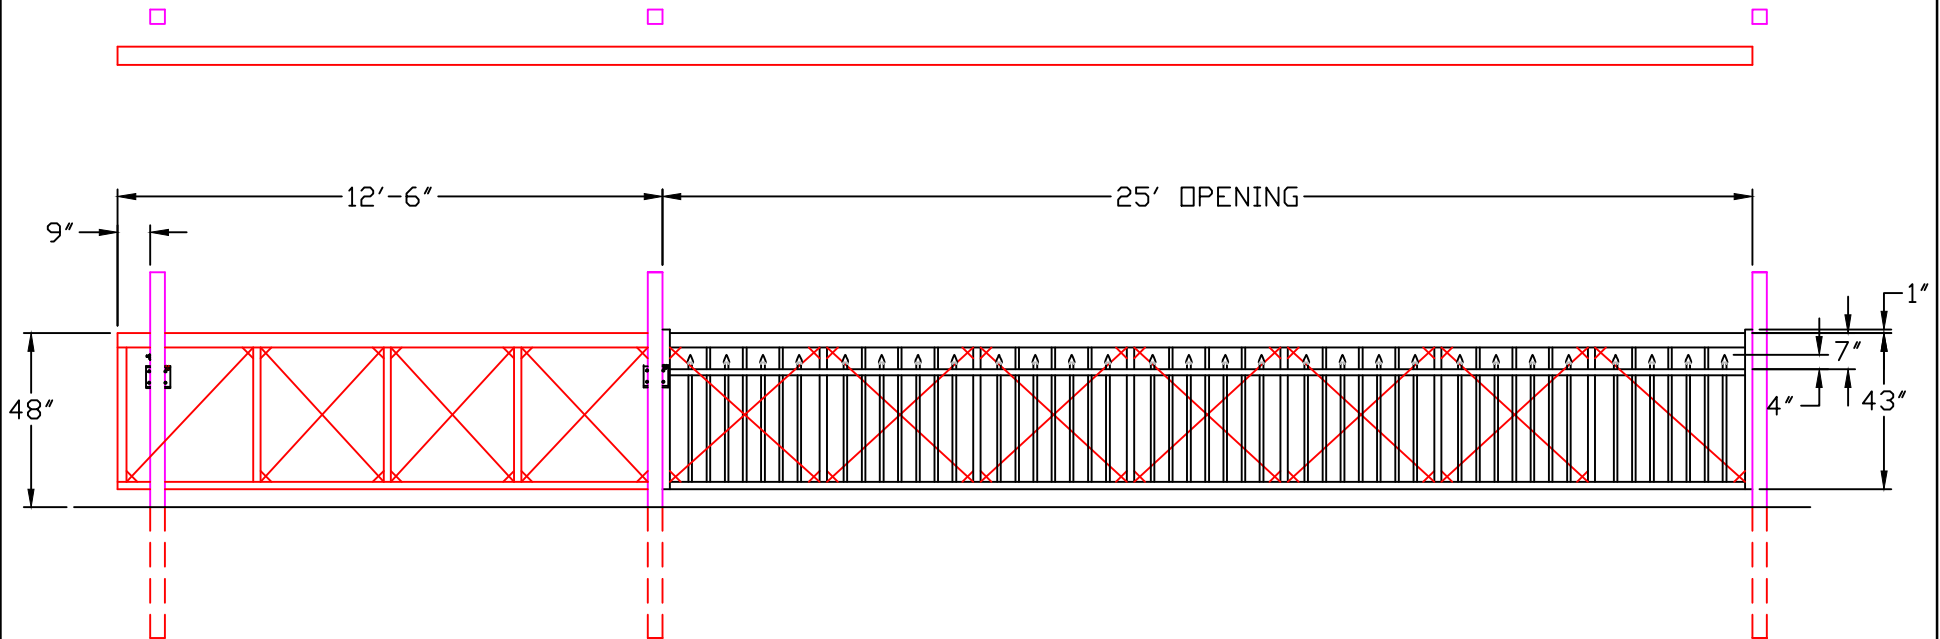

FLAT TOP W/ SPEARS SMOOTH RAIL 1" PICKET

LEFT HAND OPENING ORNAMENTAL

OUTSIDE LOOKING IN

NOTES:

1. DESIGN AND SPECIFICATIONS SUBJECT TO CHANGE BY MANUFACTURE.
2. POST AND FOOTINGS AS REQUIRED BY SITE CONDITIONS AND CODES.

www.MerchantsMetals.com

Tech-Info@MerchantsMetals.com

888-260-1600

Drawing: VSP.C.I.STC

Merchants Metals[®]

the first name in fence solutions

SIZE A	FILE: VINTAGE SQUARE PREMIUM MMI	PART NAME: CORONET FLAT TOP W/ SPEARS L. HAND CANTILEVER GATE	REV A
SCALE: N/A	DRAWN BY: SHAWN	DATE: 09/19/13	SHEET: N/A