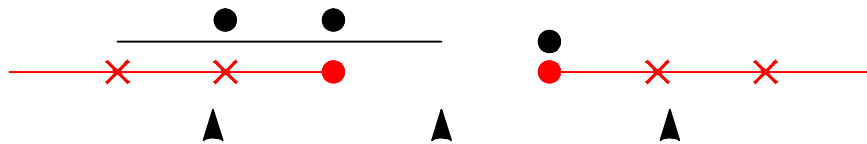

FLAT TOP W/ SPEARS SMOOTH RAIL 1" PICKET

LEFT HAND OPENING ORNAMENTAL

OUTSIDE LOOKING IN

NOTES:

1. DESIGN AND SPECIFICATIONS SUBJECT TO CHANGE BY MANUFACTURE.
2. POST AND FOOTINGS AS REQUIRED BY SITE CONDITIONS AND CODES.