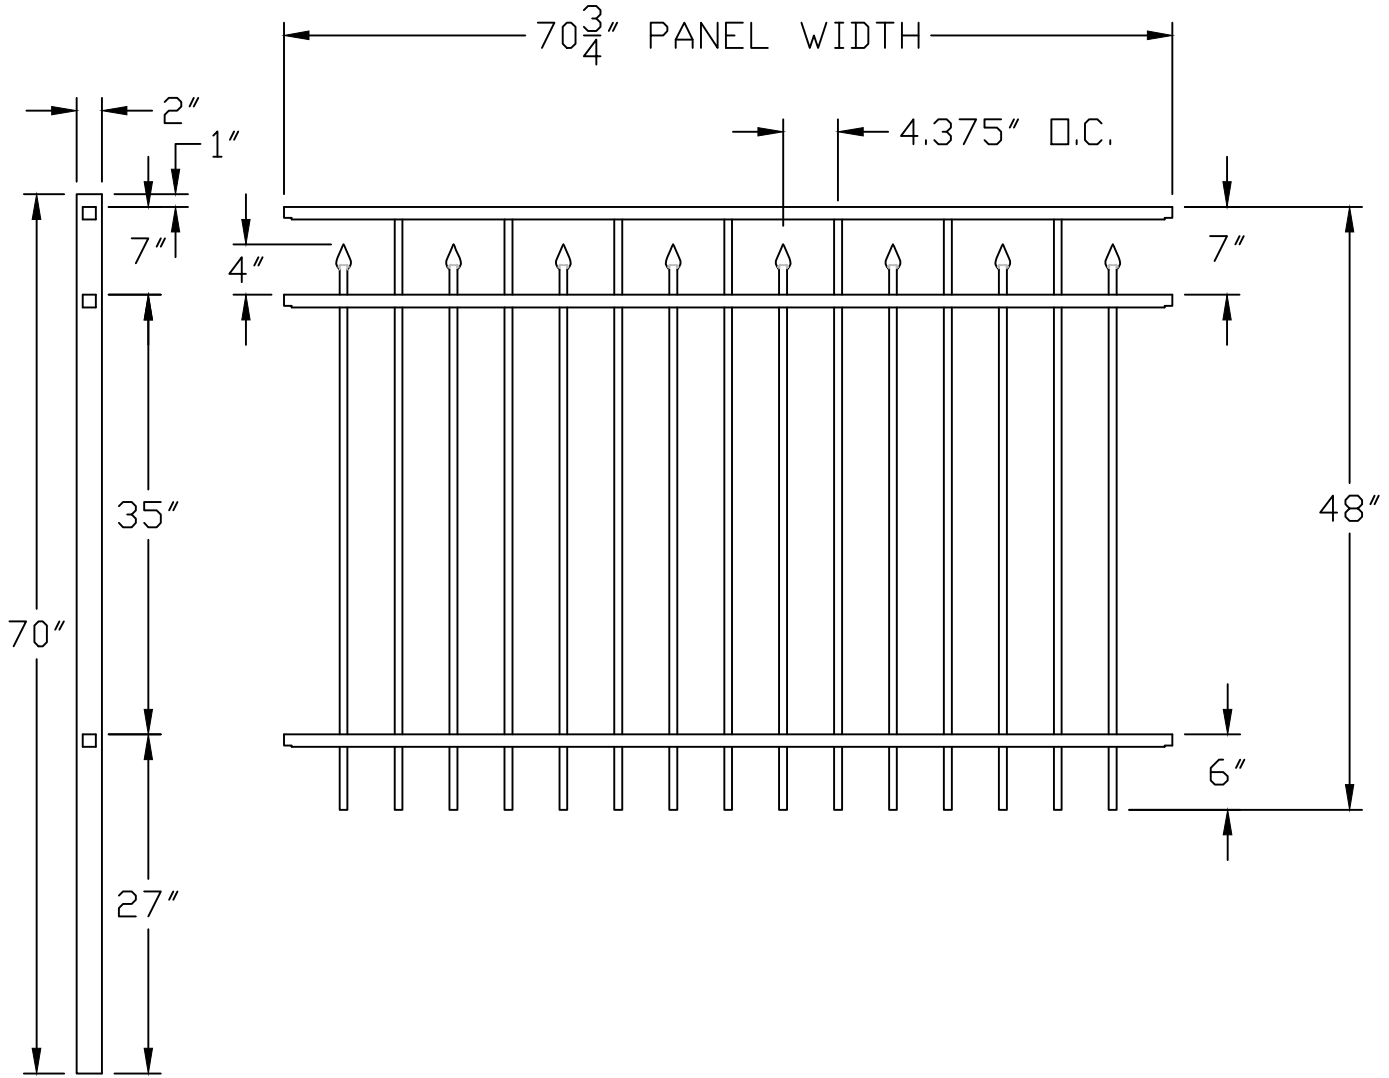

SMOOTH RAIL FLAT TOP WITH SPEARS PANEL ATTACHES TO POST WITH CLIPS - 5/8" PICKETS

NOTES:

1. DESIGN AND SPECIFICATIONS SUBJECT TO CHANGE BY MANUFACTURE.
2. POST AND FOOTINGS AS REQUIRED BY SITE CONDITIONS AND CODES.

www.MerchantsMetals.com

Tech-Info@MerchantsMetals.com

888-260-1600

Drawing: VSP.C.R.6W

Merchants Metals®
the first name in fence solutions

SIZE A	FILE: VINTAGE SQUARE PREMIUM MMI	PART NAME: CORONET FLAT TOP 3-RAIL W/ SPEAR TOP	REV A
SCALE: NOT TO SCALE	DRAWN BY: SHAWN	DATE: 09/13/13	SHEET: N/A