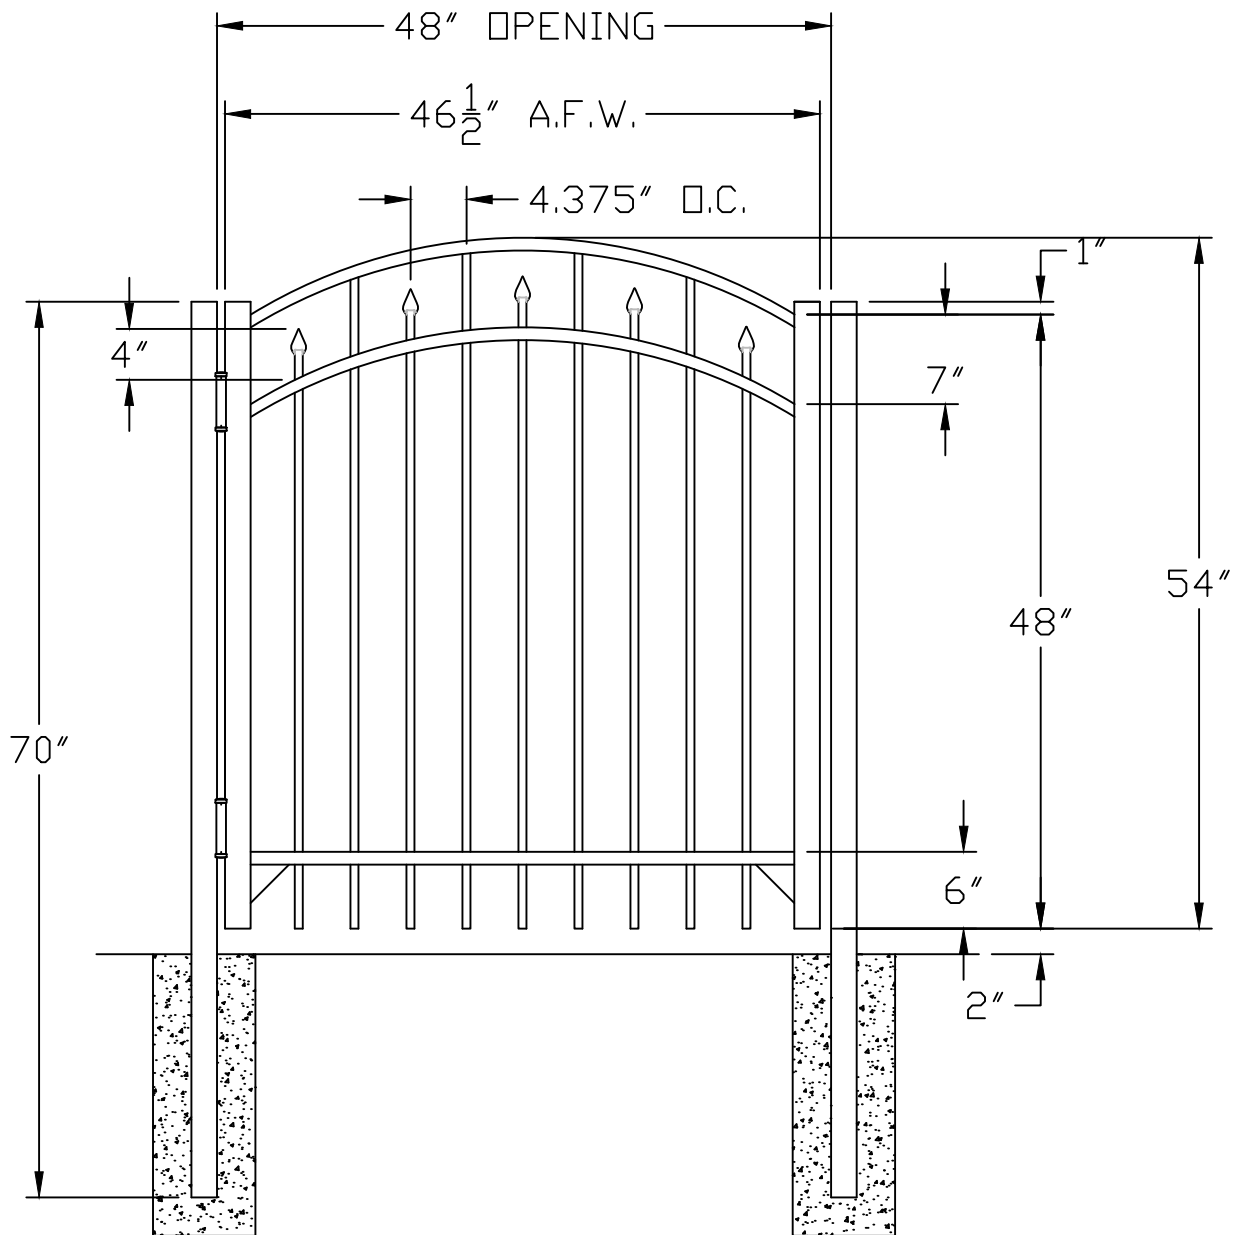

FLAT TOP W/ SPEARS SMOOTH RAIL $\frac{5}{8}$ " PICKET

NOTES:

1. DESIGN AND SPECIFICATIONS SUBJECT TO CHANGE BY MANUFACTURE.
2. POST AND FOOTINGS AS REQUIRED BY SITE CONDITIONS AND CODES.

www.MerchantsMetals.com

Tech-Info@MerchantsMetals.com

888-260-1600

Drawing: VSP.C.R.SGA

Merchants Metals®

the first name in fence solutions

SIZE A	FILE: VINTAGE SQUARE PREMIUM MMI	PART NAME: CORONET FLAT TOP 3-RAIL W/ SPEAR TOP PICKETS	REV A
SCALE: NOT TO SCALE	DRAWN BY: SHAWN	DATE: 09/16/13	SHEET: N/A