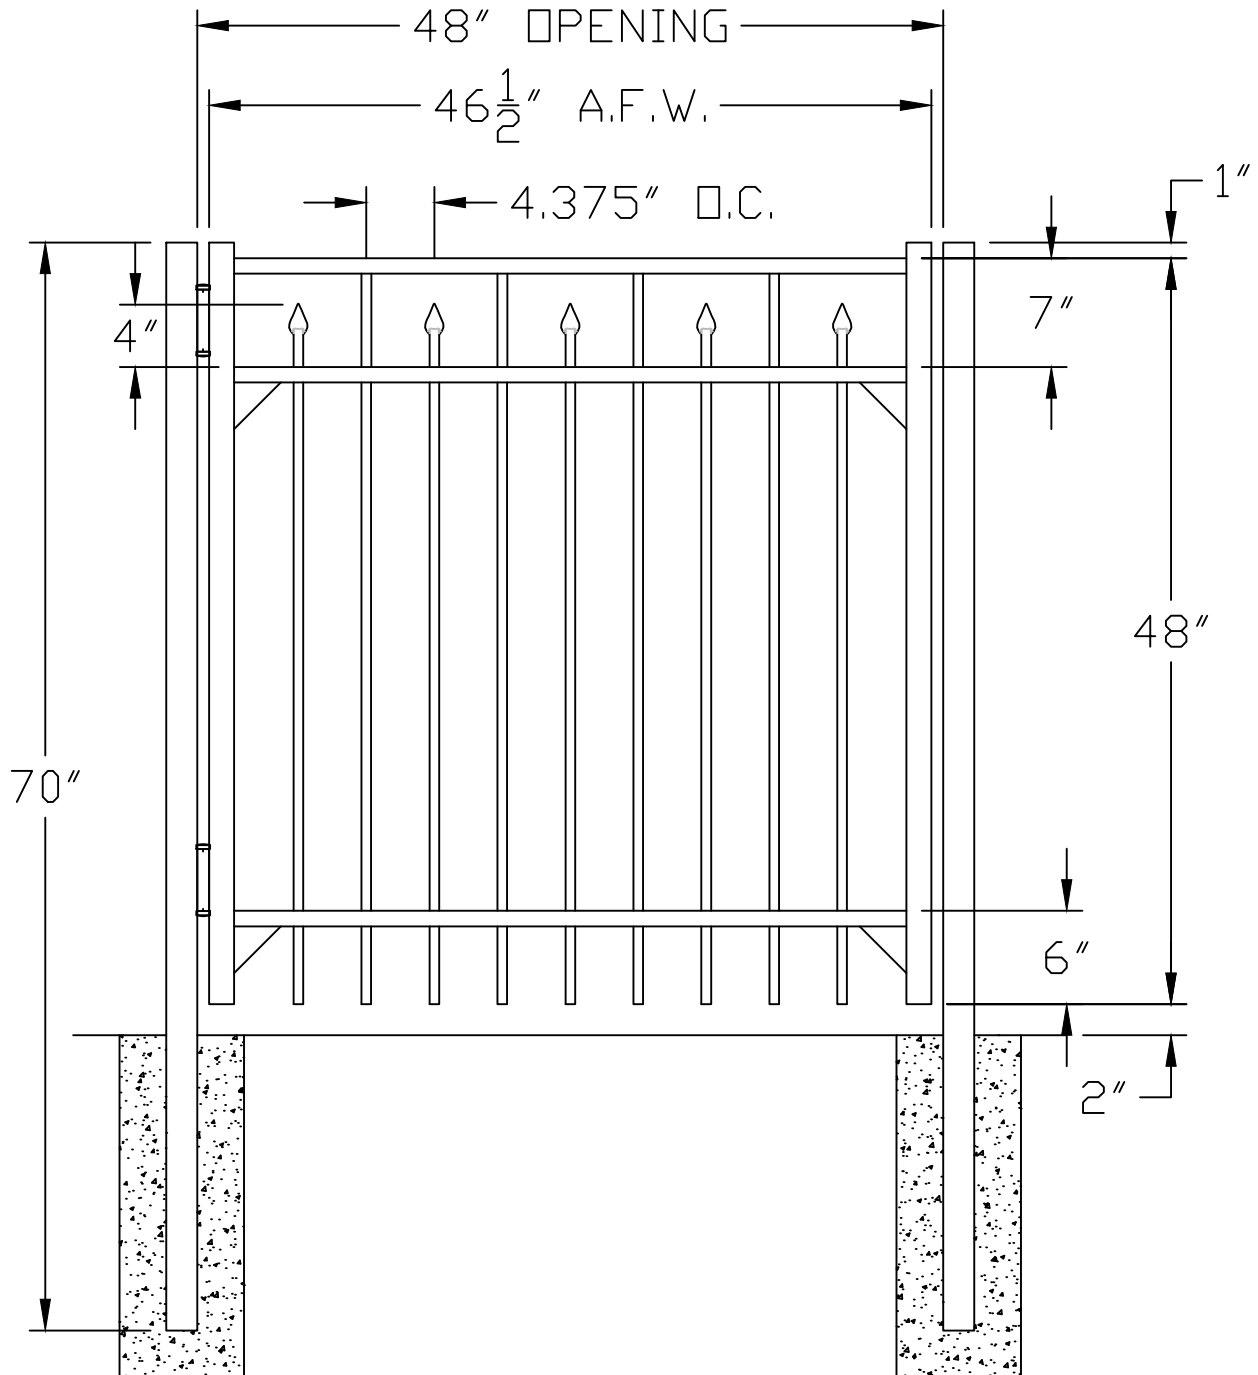

FLAT TOP W/ SPEARS SMOOTH RAIL $\frac{5}{8}$ " PICKET

NOTES:

1. DESIGN AND SPECIFICATIONS SUBJECT TO CHANGE BY MANUFACTURE.
2. POST AND FOOTINGS AS REQUIRED BY SITE CONDITIONS AND CODES.

www.MerchantsMetals.com

Tech-Info@MerchantsMetals.com

888-260-1600

Drawing: VSP.C.R.SG

Merchants Metals®
the first name in fence solutions

SIZE A	FILE: VINTAGE SQUARE PREMIUM MMI	PART NAME: CORONET WALK GATE FLAT TOP W/ SPEAR PICKET 3-RAIL	REV A
SCALE: NOT TO SCALE	DRAWN BY: SHAWN	DATE: 09/13/13	SHEET: N/A