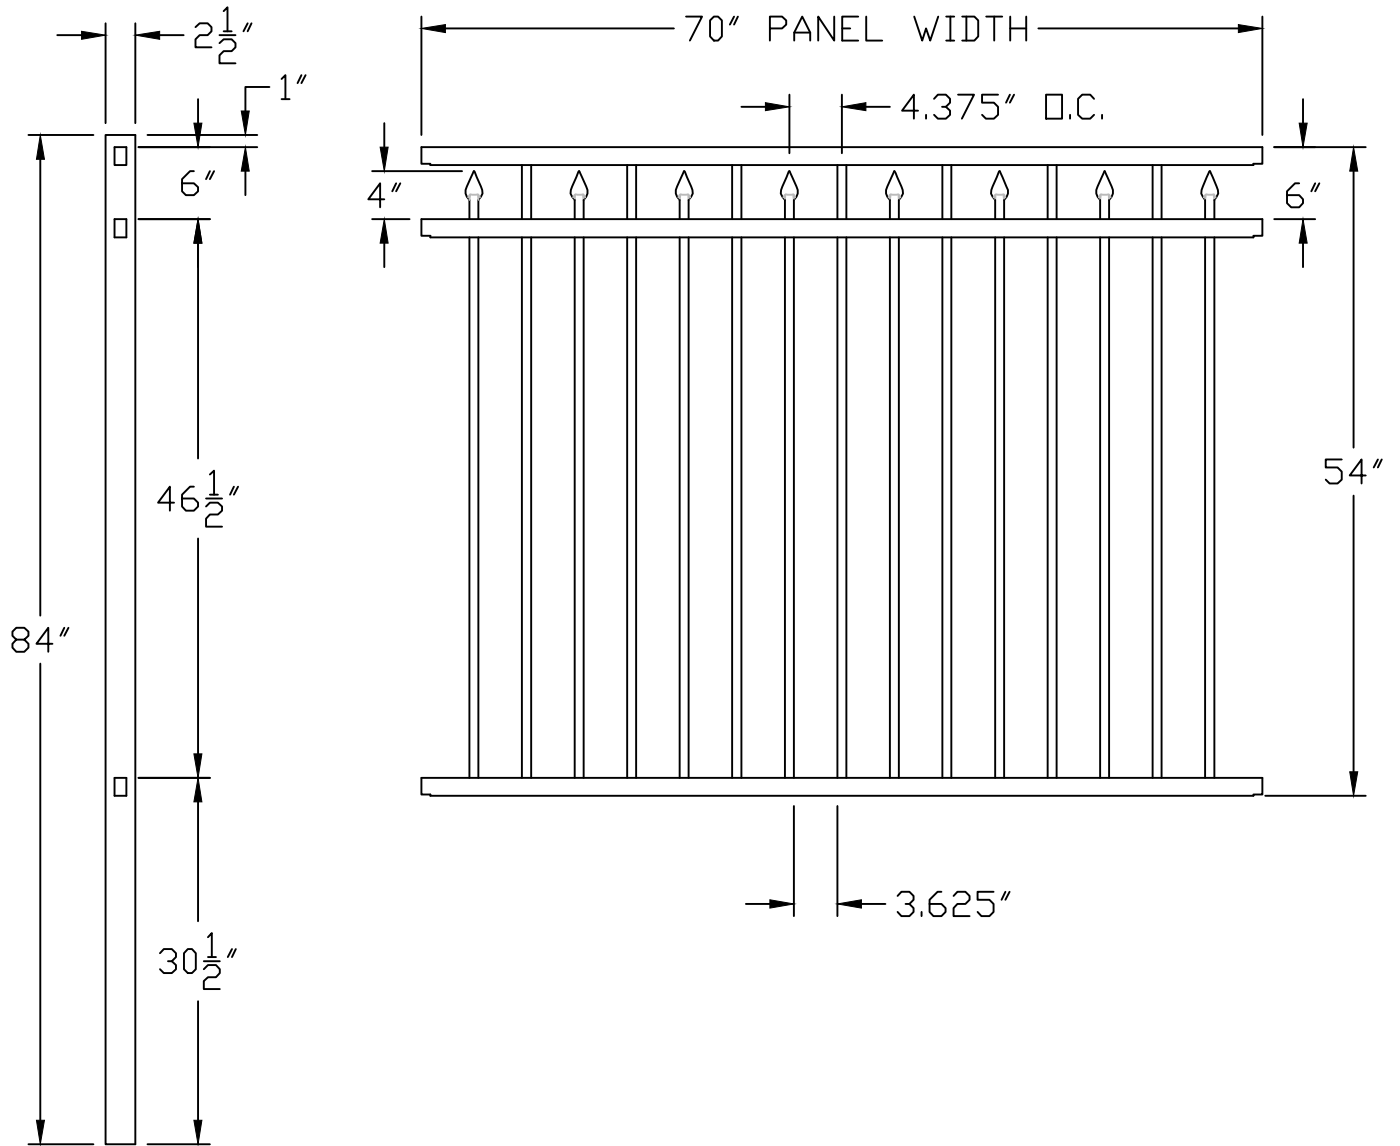

FLAT TOP W/ SPEARS FLUSH BOTTOM SMOOTH RAIL $\frac{3}{4}$ " PICKET

NOTES:

1. DESIGN AND SPECIFICATIONS SUBJECT TO CHANGE BY MANUFACTURE.
2. POST AND FOOTINGS AS REQUIRED BY SITE CONDITIONS AND CODES.

www.MerchantsMetals.com

Tech-Info@MerchantsMetals.com

888-260-1600

Drawing: VSP.CP.C.6W

Merchants Metals®
the first name in fence solutions

SIZE A	FILE: VINTAGE SQUARE PREMIUM MMI	PART NAME: CORONET POOL FLAT TOP W/ SPEARS	REV A
SCALE: NOT TO SCALE	DRAWN BY: SHAWN	DATE: 09/18/13	SHEET: N/A