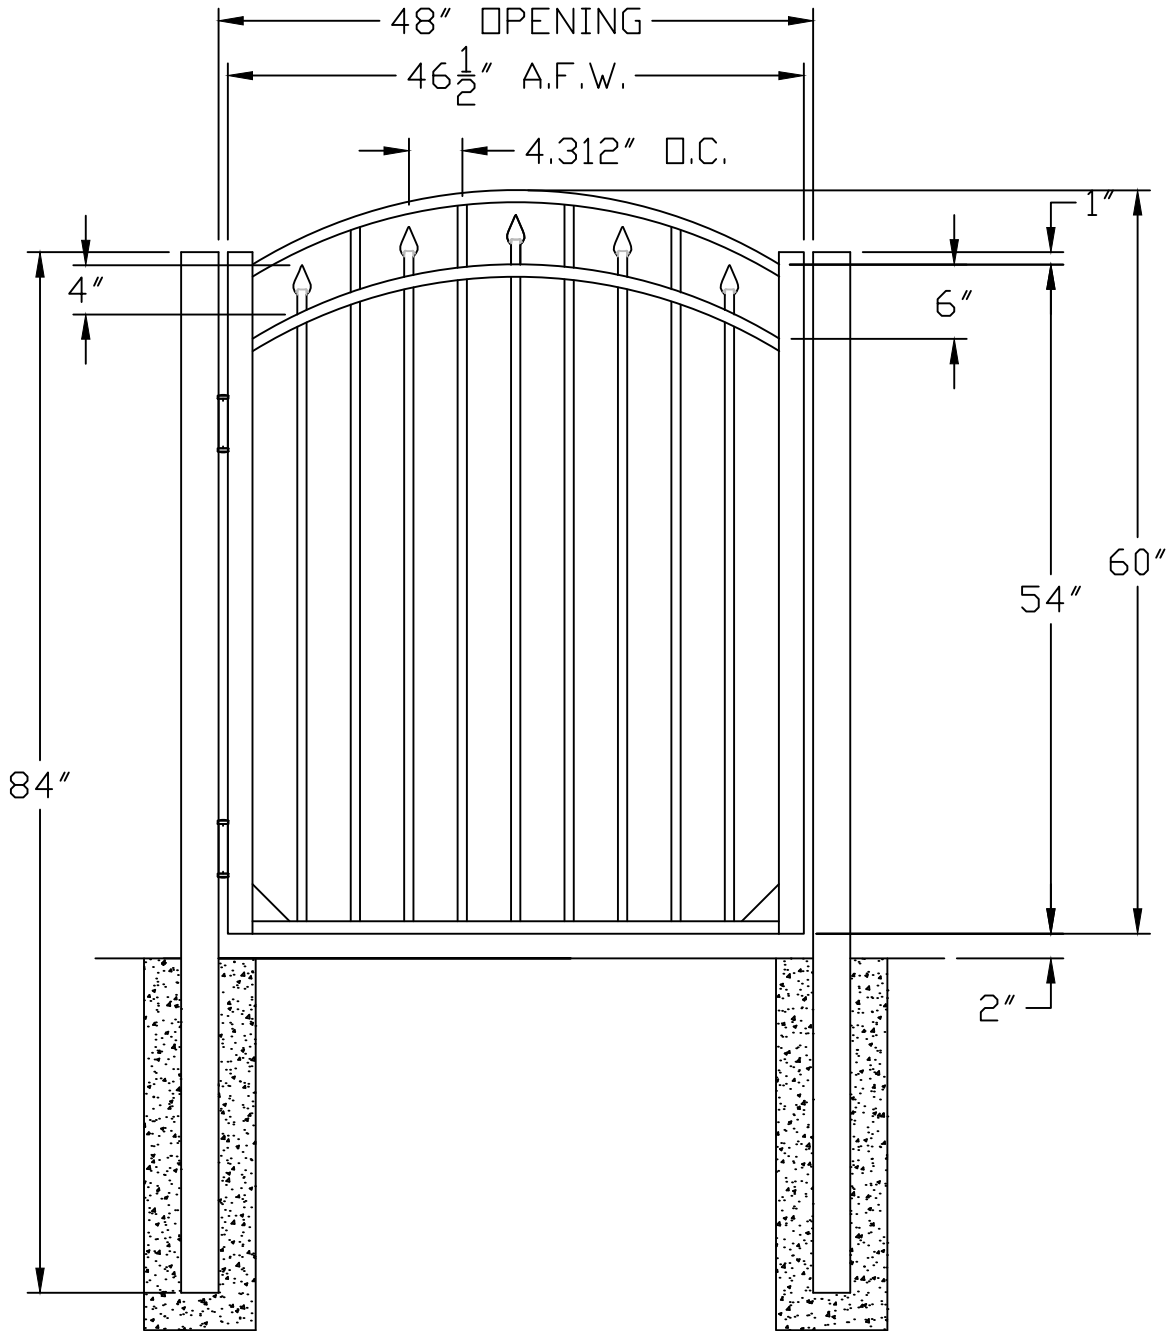

# FLAT TOP W/ SPEARS FLUSH BOTTOM SMOOTH RAIL $\frac{3}{4}$ " PICKET

**NOTES:**

1. DESIGN AND SPECIFICATIONS SUBJECT TO CHANGE BY MANUFACTURE.
2. POST AND FOOTINGS AS REQUIRED BY SITE CONDITIONS AND CODES.

www.MerchantsMetals.com

Tech-Info@MerchantsMetals.com

888-260-1600

Drawing: VSP.CP.C.SGA

**Merchants Metals**®

*the first name in fence solutions*

SIZE <b>A</b>	FILE: VINTAGE SQUARE MMI	PART NAME: CORONET POOL FLAT TOP W/ SPEARS	REV <b>A</b>
SCALE: NOT TO SCALE	DRAWN BY: SHAWN	DATE: 09/18/13	SHEET: N/A