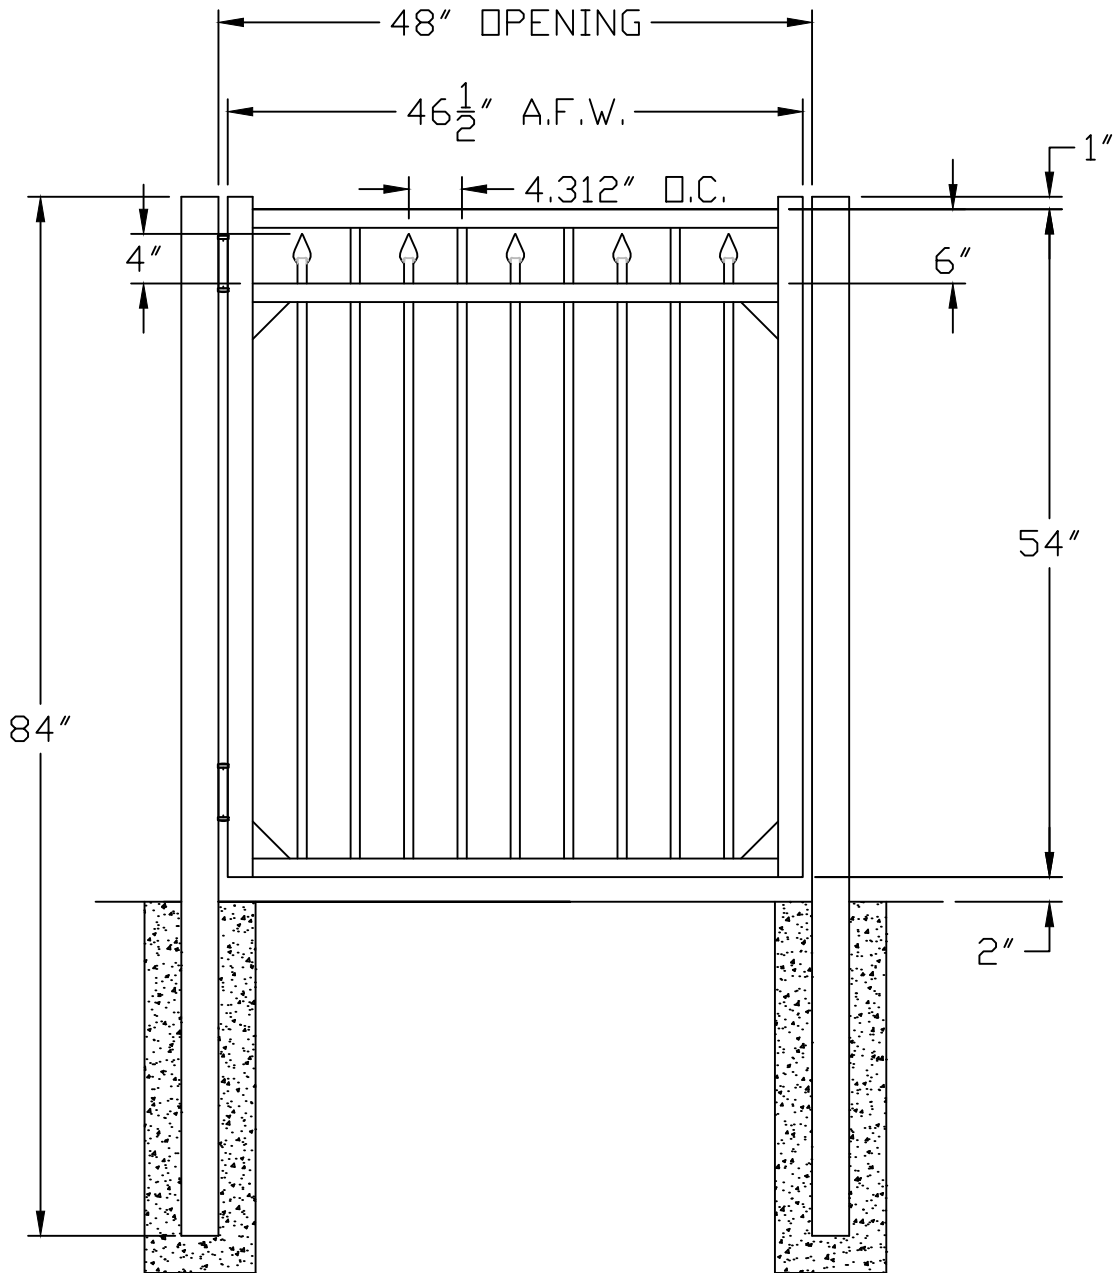

FLAT TOP W/ SPEARS FLUSH BOTTOM SMOOTH RAIL $\frac{3}{4}$ " PICKET

NOTES:

1. DESIGN AND SPECIFICATIONS SUBJECT TO CHANGE BY MANUFACTURE.
2. POST AND FOOTINGS AS REQUIRED BY SITE CONDITIONS AND CODES.

www.MerchantsMetals.com

Tech-Info@MerchantsMetals.com

888-260-1600

Drawing: VSP.CP.C.SG

Merchants Metals[®]

the first name in fence solutions

SIZE A	FILE: VINTAGE SQUARE MMI	PART NAME: CORONET POOL FLAT TOP W/ SPEARS	REV A
SCALE: NOT TO SCALE	DRAWN BY: SHAWN	DATE: 09/18/13	SHEET: N/A