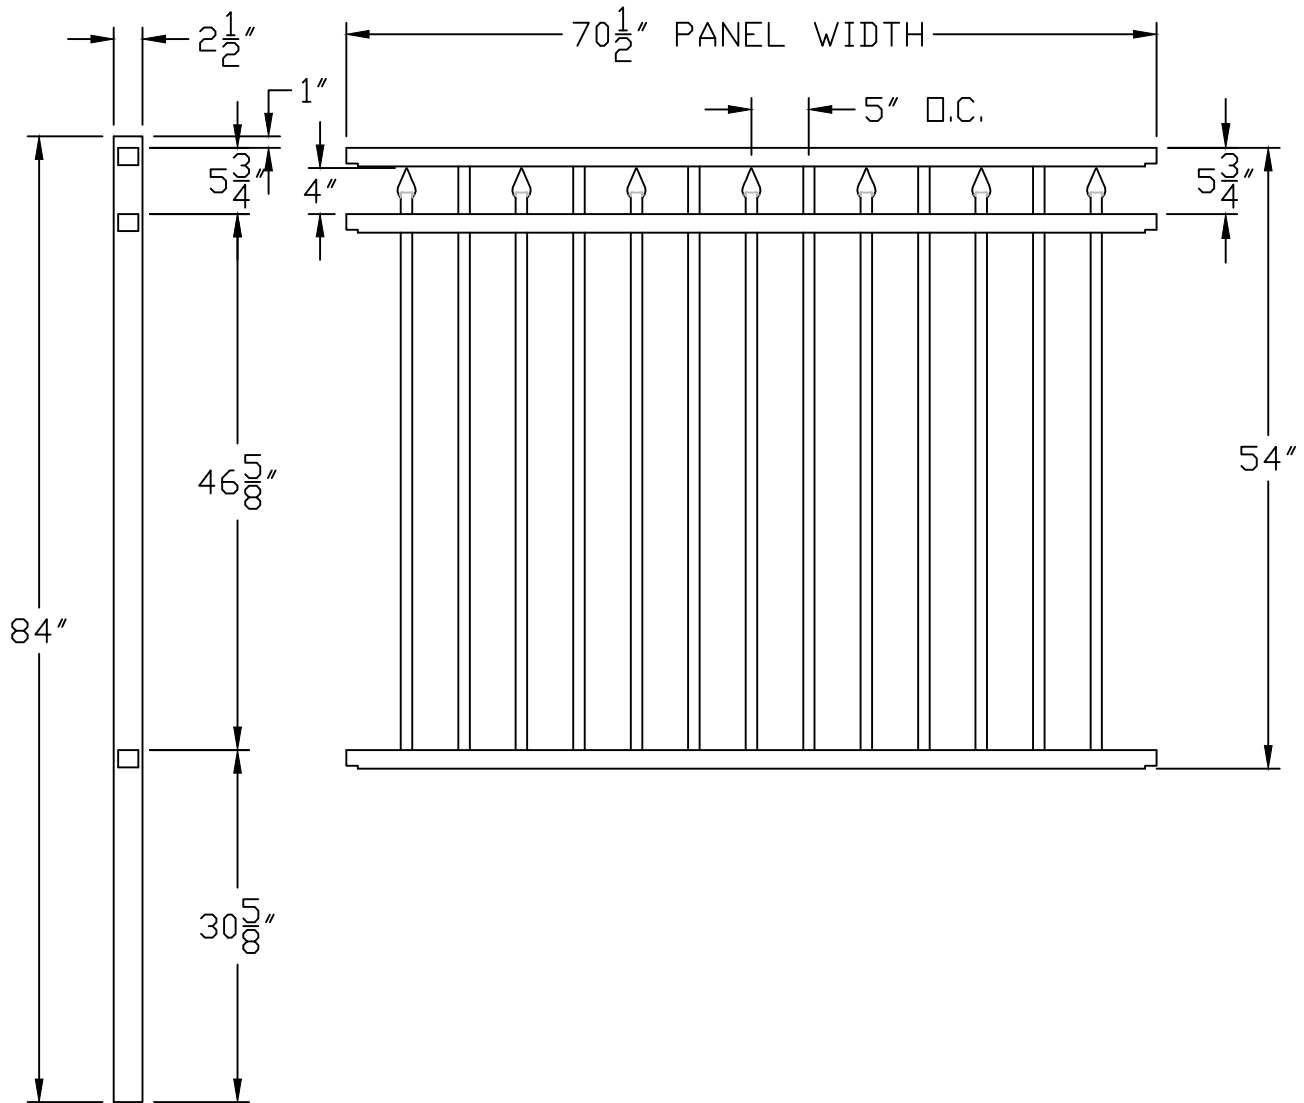

FLAT TOP W/ SPEARS FLUSH BOTTOM CONCEALED SCREW 1" PICKET

NOTES:

1. DESIGN AND SPECIFICATIONS SUBJECT TO CHANGE BY MANUFACTURE.
2. POST AND FOOTINGS AS REQUIRED BY SITE CONDITIONS AND CODES.

www.MerchantsMetals.com

Tech-Info@MerchantsMetals.com

888-260-1600

Drawing: VSP.CP.1.6W

Merchants Metals[®]

the first name in fence solutions

SIZE A	FILE: VINTAGE SQUARE PREMIUM MMI	PART NAME: CORONET POOL FLAT TOP W/ SPEARS CONCEALED SCREW	REV A
SCALE: NOT TO SCALE	DRAWN BY: SHAWN	DATE: 09/18/13	SHEET: N/A