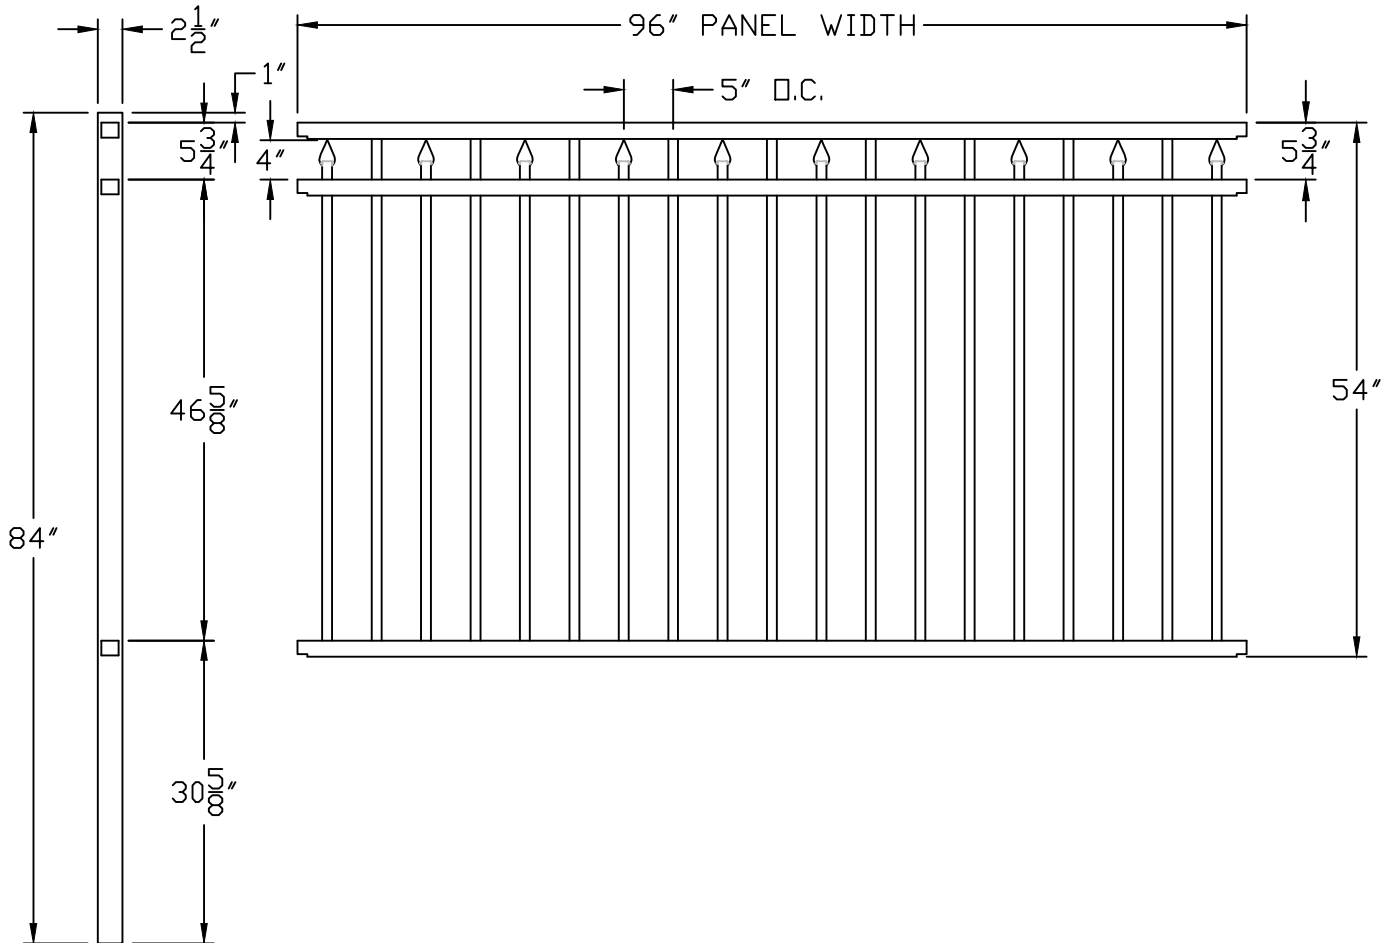

FLAT TOP W/ SPEARS FLUSH BOTTOM CONCEALED SCREW 1" PICKET

NOTES:

1. DESIGN AND SPECIFICATIONS SUBJECT TO CHANGE BY MANUFACTURE.
2. POST AND FOOTINGS AS REQUIRED BY SITE CONDITIONS AND CODES.

www.MerchantsMetals.com

Tech-Info@MerchantsMetals.com

888-260-1600

Drawing: VSP.CP.1.8W

Merchants Metals[®]

the first name in fence solutions

SIZE A	FILE: VINTAGE SQUARE PREMIUM MMI	PART NAME: CORONET POOL FLAT TOP W/ SPEARS CONCEALED SCREW	REV A
SCALE: NOT TO SCALE	DRAWN BY: SHAWN	DATE: 09/18/13	SHEET: N/A