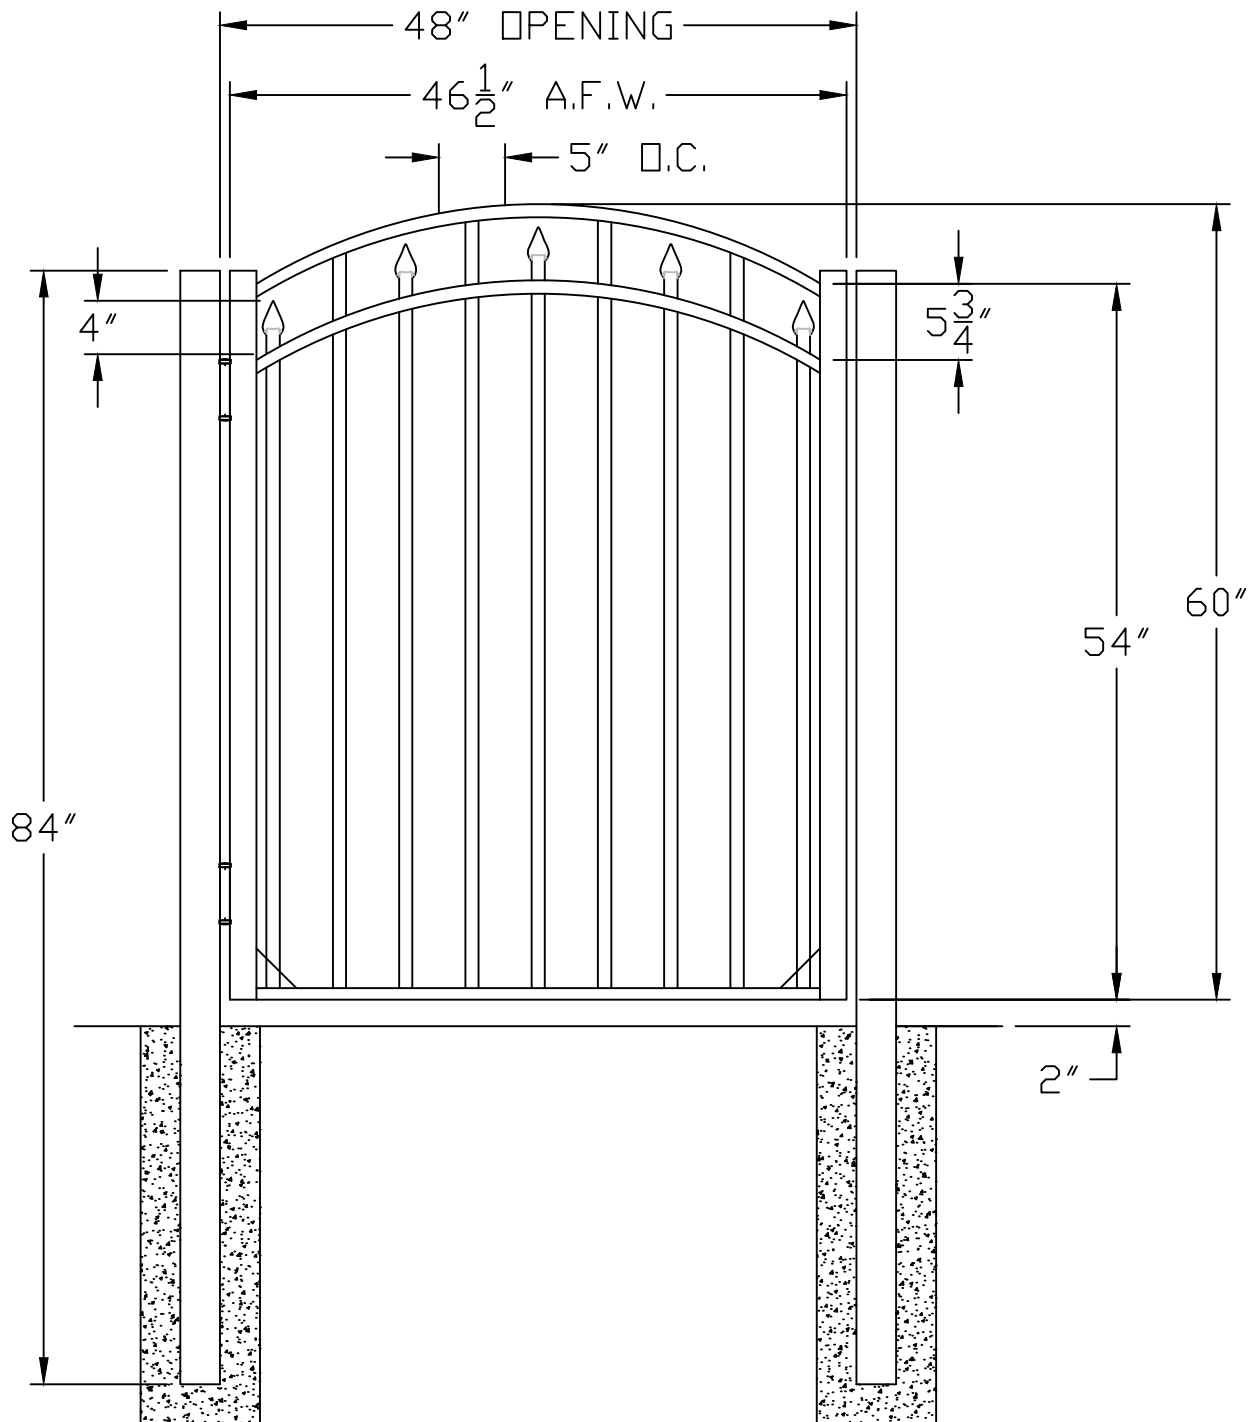

# FLAT TOP W/ SPEARS FLUSH BOTTOM CONCEALED SCREW 1" PICKET

**NOTES:**

1. DESIGN AND SPECIFICATIONS SUBJECT TO CHANGE BY MANUFACTURE.
2. POST AND FOOTINGS AS REQUIRED BY SITE CONDITIONS AND CODES.

www.MerchantsMetals.com

Tech-Info@MerchantsMetals.com

888-260-1600

Drawing: VSP.CP.1.SGA

**Merchants Metals**®

*the first name in fence solutions*

SIZE <b>A</b>	FILE: VINTAGE SQUARE PREMIUM MMI	PART NAME: CORONET POOL FLAT TOP W/ SPEARS WALK GATE, CONCEALED SCREW	REV <b>A</b>
SCALE: NOT TO SCALE	DRAWN BY: SHAWN	DATE: 09/18/13	SHEET: N/A