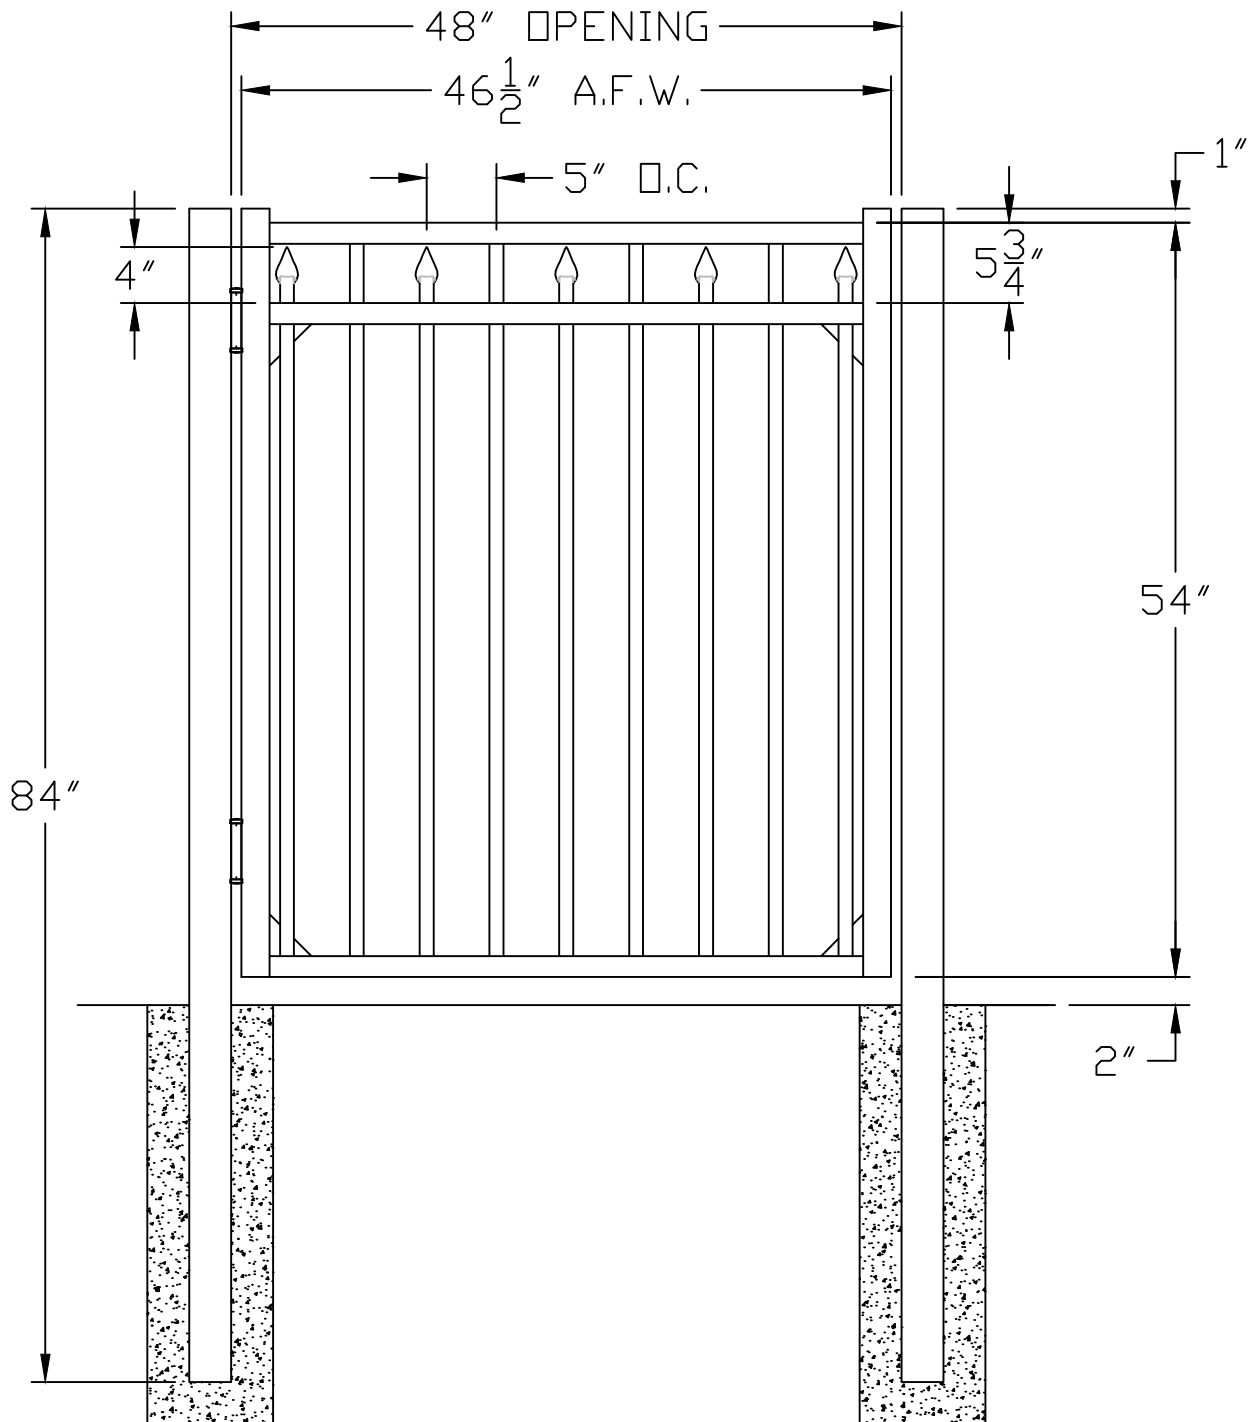

FLAT TOP W/ SPEARS FLUSH BOTTOM CONCEALED SCREW 1" PICKET

NOTES:

1. DESIGN AND SPECIFICATIONS SUBJECT TO CHANGE BY MANUFACTURE.
2. POST AND FOOTINGS AS REQUIRED BY SITE CONDITIONS AND CODES.

www.MerchantsMetals.com

Tech-Info@MerchantsMetals.com

888-260-1600

Drawing: VSP.CP.1.SG

Merchants Metals®
the first name in fence solutions

SIZE A	FILE: VINTAGE SQUARE PREMIUM MMI	PART NAME: CORONET POOL FLAT TOP W/ SPEARS WALK GATE, CONCEALED SCREW	REV A
SCALE: NOT TO SCALE	DRAWN BY: SHAWN	DATE: 09/18/13	SHEET: N/A