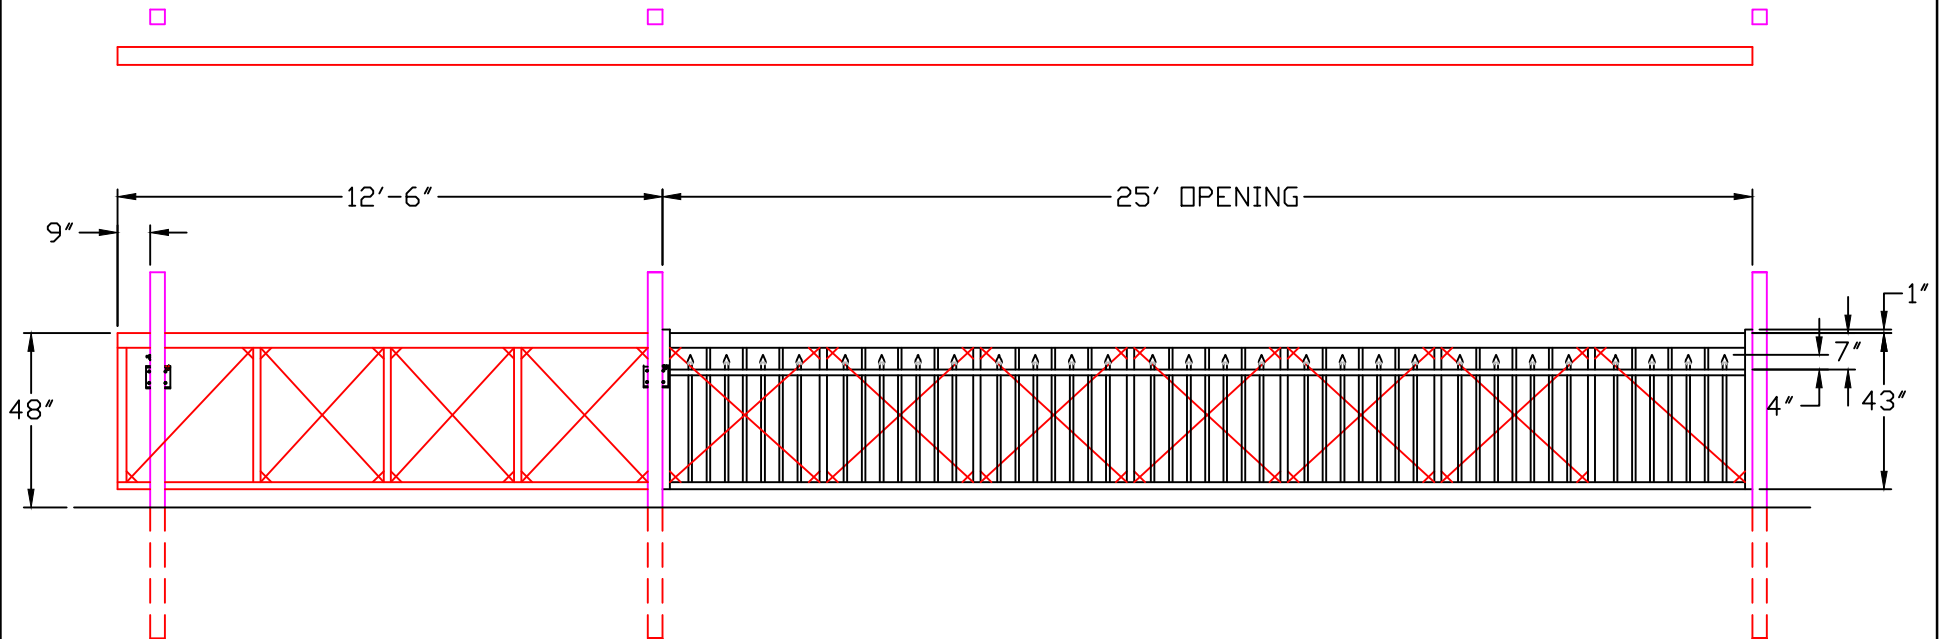

FLAT TOP FLUSH BOTTOM W/ SPEARS SMOOTH RAIL 1" PICKET

LEFT HAND OPENING ORNAMENTAL

OUTSIDE LOOKING IN

NOTES:

- DESIGN AND SPECIFICATIONS SUBJECT TO CHANGE BY MANUFACTURE.
- POST AND FOOTINGS AS REQUIRED BY SITE CONDITIONS AND CODES.

www.MerchantsMetals.com

Tech-Info@MerchantsMetals.com

888-260-1600

Drawing: VSP.CP.I.STC

Merchants Metals®

the first name in fence solutions

SIZE: A	FILE: VINTAGE SQUARE PREMIUM MMI	PART NAME: CORONET POOL FLAT TOP W/ SPEARS L. HAND CANTILEVER GATE	REV A
SCALE: N/A	DRAWN BY: SHAWN	DATE: 09/19/13	SHEET: N/A