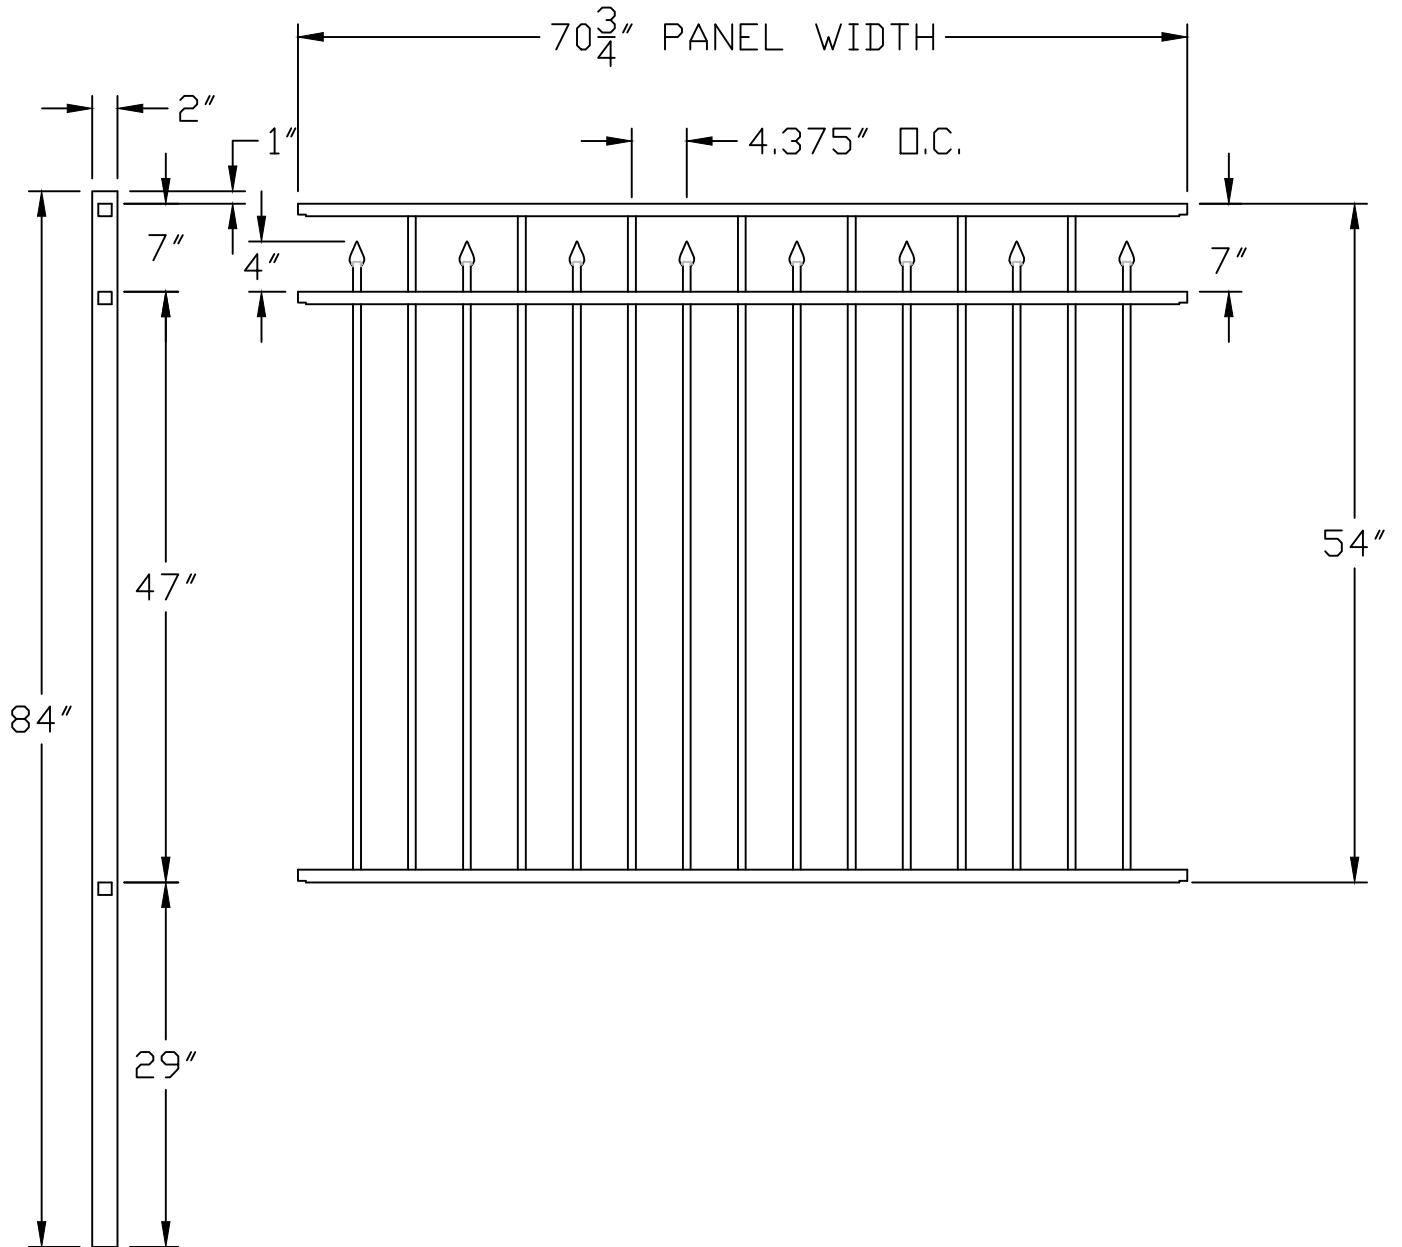

SMOOTH RAIL FLAT TOP W/ SPEARS FLUSH BOTTOM PANEL ATTACHES TO POST WITH CLIPS $\frac{5}{8}$ " PICKET

NOTES:

1. DESIGN AND SPECIFICATIONS SUBJECT TO CHANGE BY MANUFACTURE.
2. POST AND FOOTINGS AS REQUIRED BY SITE CONDITIONS AND CODES.

www.MerchantsMetals.com

Tech-Info@MerchantsMetals.com

888-260-1600

Drawing: VSP.CP.R.6W

Merchants Metals®

the first name in fence solutions

SIZE A	FILE: VINTAGE SQUARE PREMIUM MMI	PART NAME: CORONET POOL FLAT TOP W/ SPEARS	REV A
SCALE: NOT TO SCALE	DRAWN BY: SHAWN	DATE: 09/18/13	SHEET: N/A