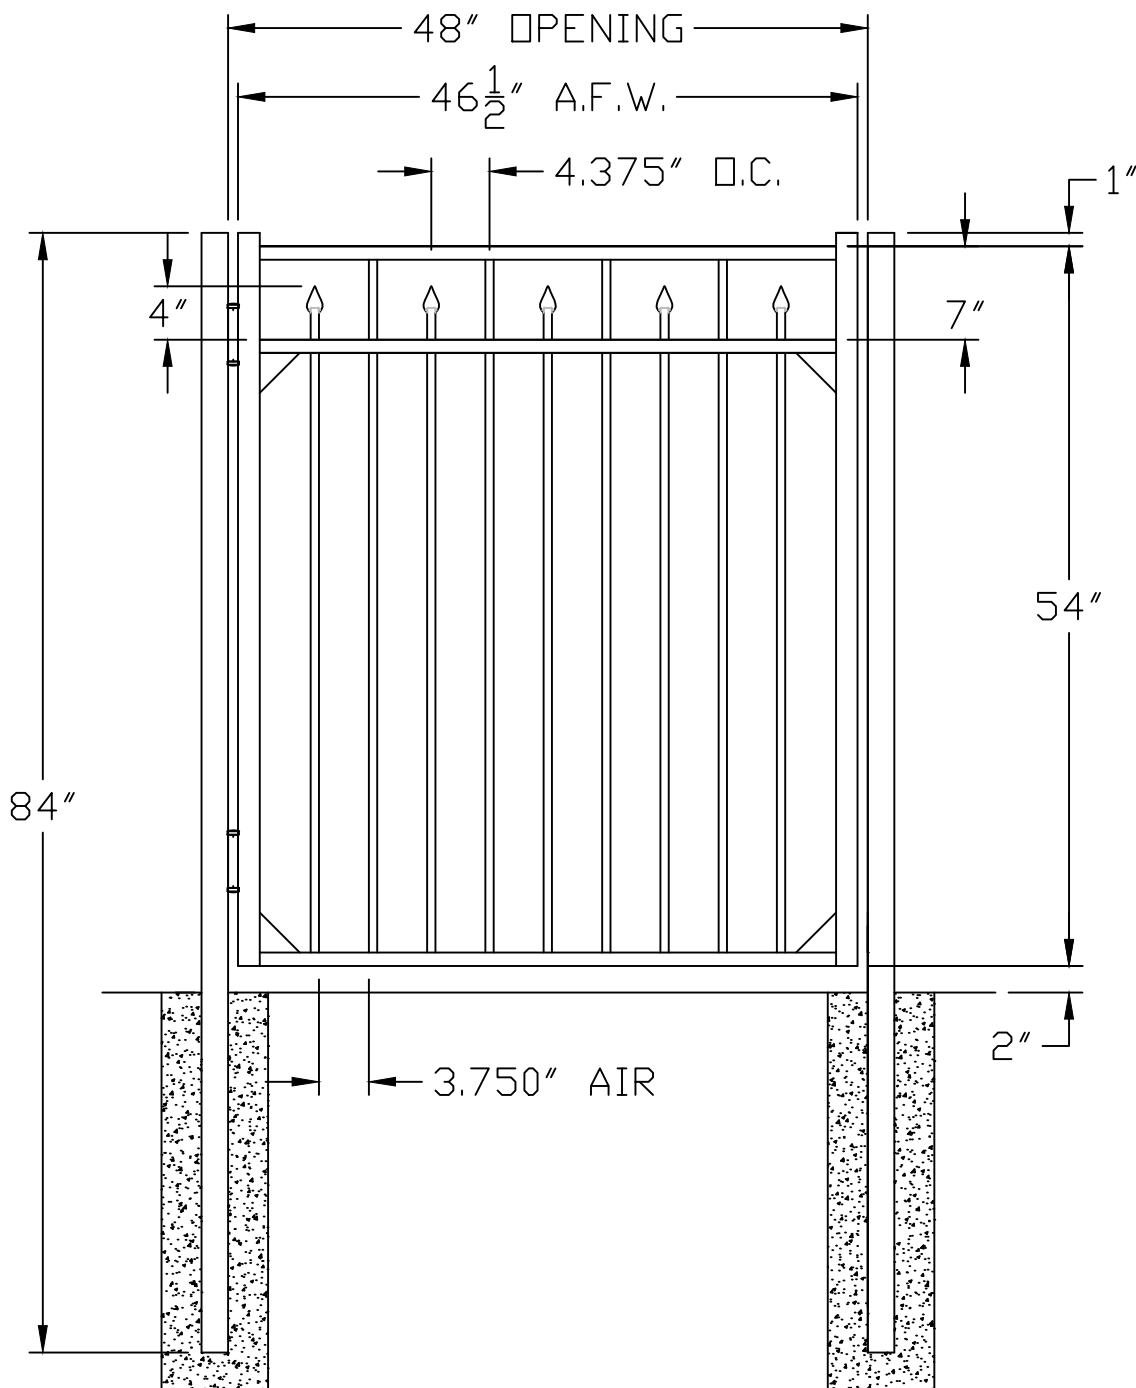

SMOOTH RAIL FLAT TOP W/ SPEARS

FLUSH BOTTOM $\frac{5}{8}$ " PICKET

NOTES:

1. DESIGN AND SPECIFICATIONS SUBJECT TO CHANGE BY MANUFACTURE.
2. POST AND FOOTINGS AS REQUIRED BY SITE CONDITIONS AND CODES.

www.MerchantsMetals.com

Tech-Info@MerchantsMetals.com

888-260-1600

Drawing: VSP.CP.R.SG

Merchants Metals®

SIZE A	FILE: VINTAGE SQUARE PREMIUM MMI	PART NAME: CORONET POOL FLAT TOP W/ SPEARS	REV A
SCALE: NOT TO SCALE	DRAWN BY: SHAWN	DATE: 09/18/13	SHEET: N/A