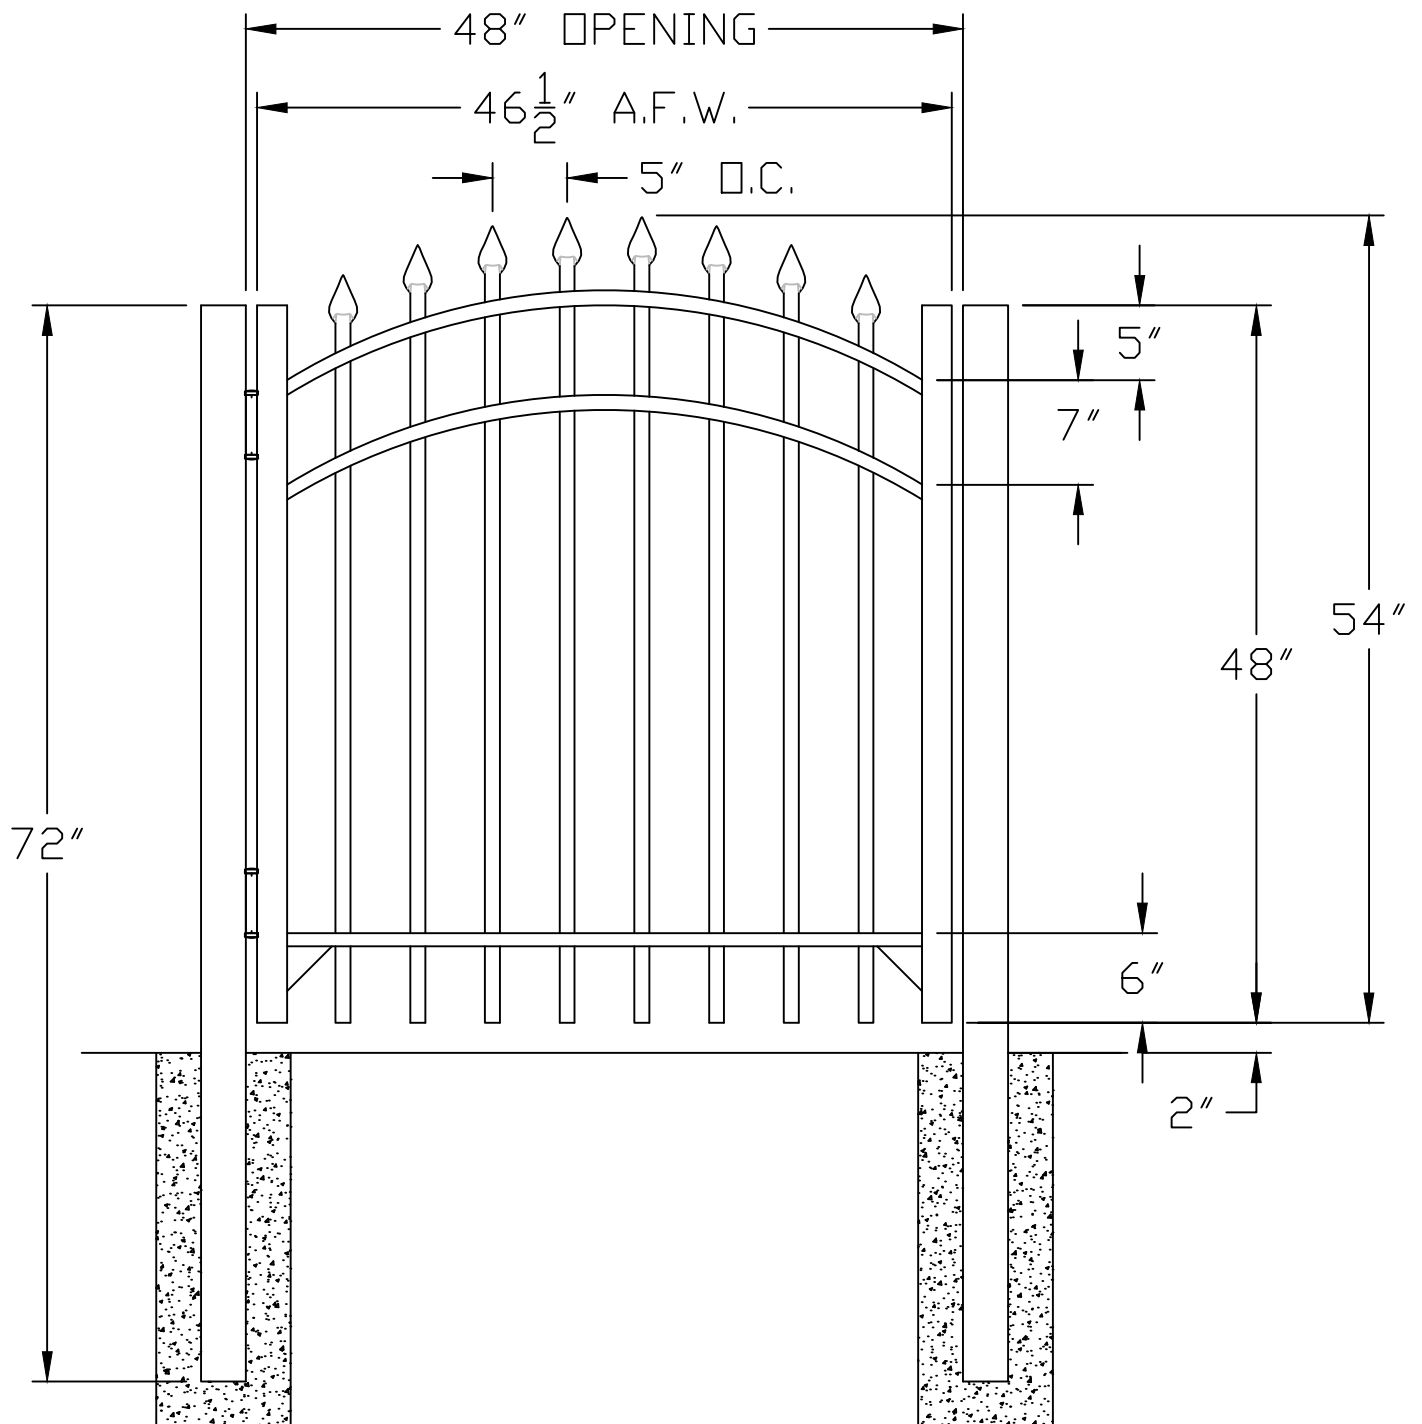

SPEAR TOP CONCEALED SCREW 1" PICKET

NOTES:

1. DESIGN AND SPECIFICATIONS SUBJECT TO CHANGE BY MANUFACTURE.
2. POST AND FOOTINGS AS REQUIRED BY SITE CONDITIONS AND CODES.

www.MerchantsMetals.com

Tech-Info@MerchantsMetals.com

888-260-1600

Drawing: VSP.L.I.SGA

Merchants Metals®

the first name in fence solutions

SIZE A	FILE: VINTAGE SQUARE PREMIUM MMI	PART NAME: LAFAYETTE SPEAR TOP 3-RAIL WALK GATE, CONCEALED SCREW	REV A
SCALE: NOT TO SCALE	DRAWN BY: SHAWN	DATE: 08/27/13	SHEET: N/A