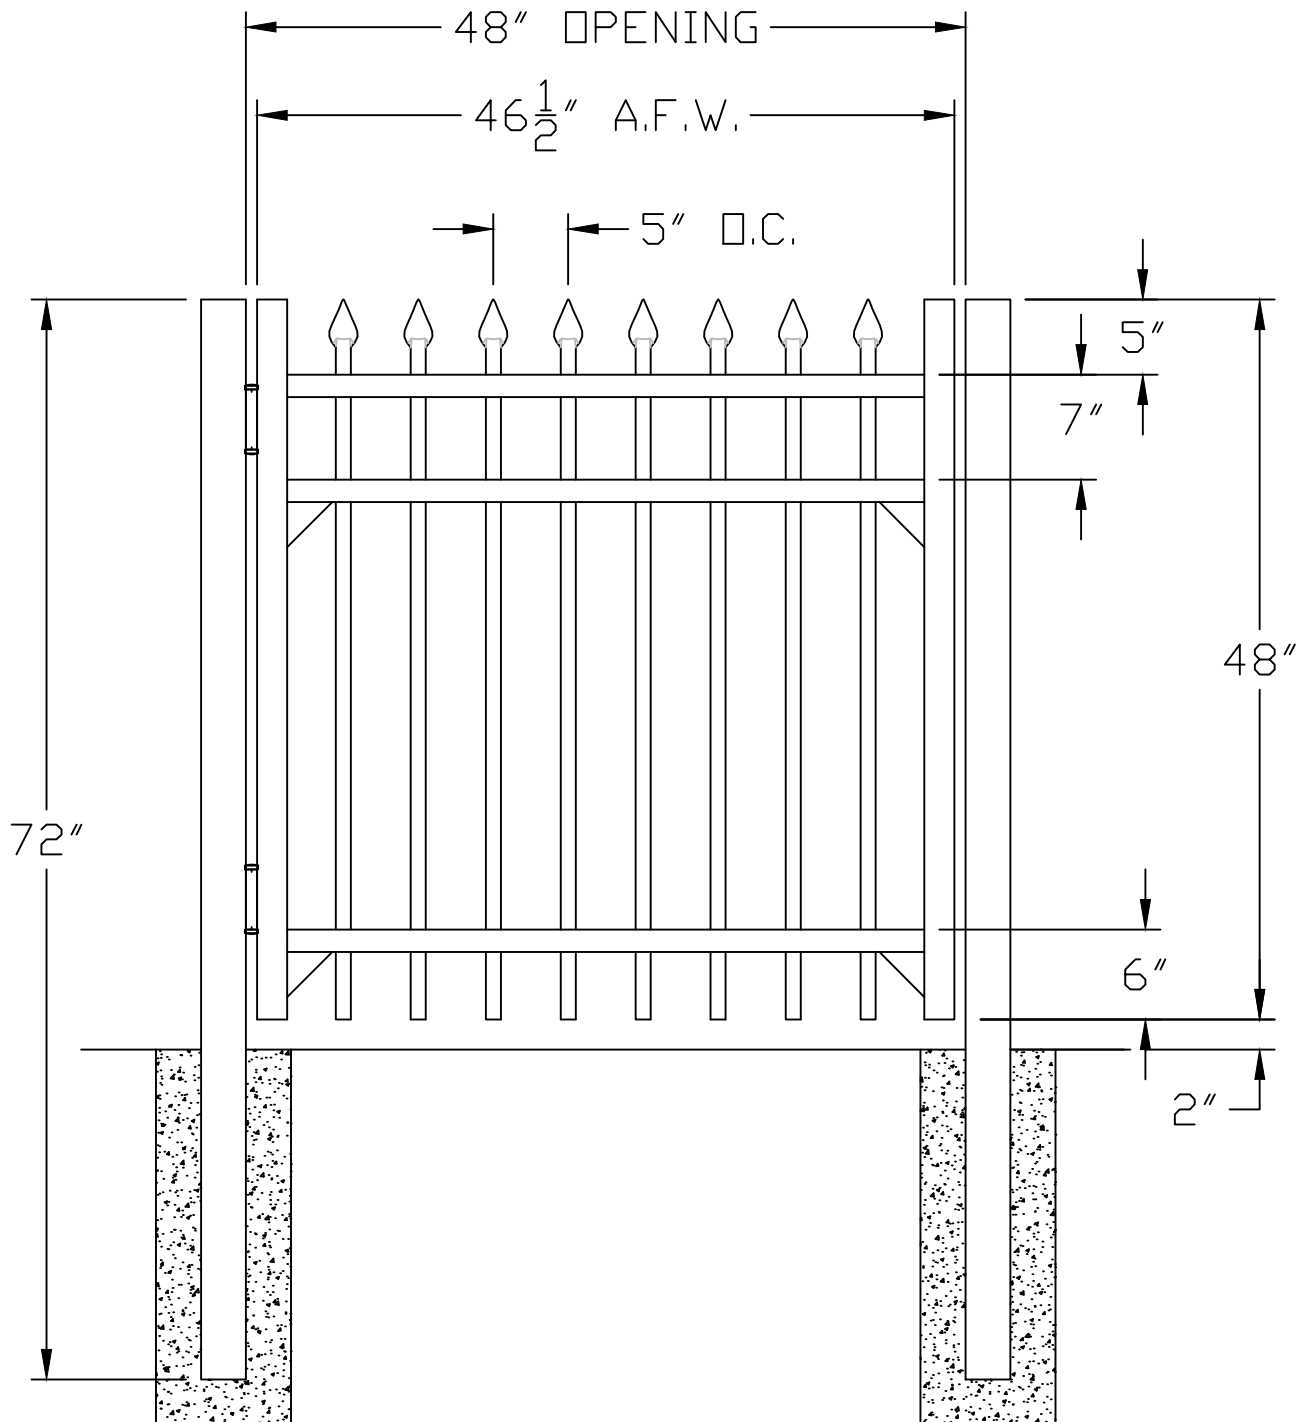

SPEAR TOP CONCEALED SCREW 1" PICKET

NOTES:

1. DESIGN AND SPECIFICATIONS SUBJECT TO CHANGE BY MANUFACTURE.
2. POST AND FOOTINGS AS REQUIRED BY SITE CONDITIONS AND CODES.

www.MerchantsMetals.com

Tech-Info@MerchantsMetals.com

888-260-1600

Drawing: VSP.L.I.SG

Merchants Metals®

the first name in fence solutions

SIZE A	FILE: VINTAGE SQUARE PREMIUM MMI	PART NAME: LAFAYETTE SPEAR TOP 3-RAIL WALK GATE, CONCEALED SCREW	REV A
SCALE: NOT TO SCALE	DRAWN BY: SHAWN	DATE: 08/27/13	SHEET: N/A