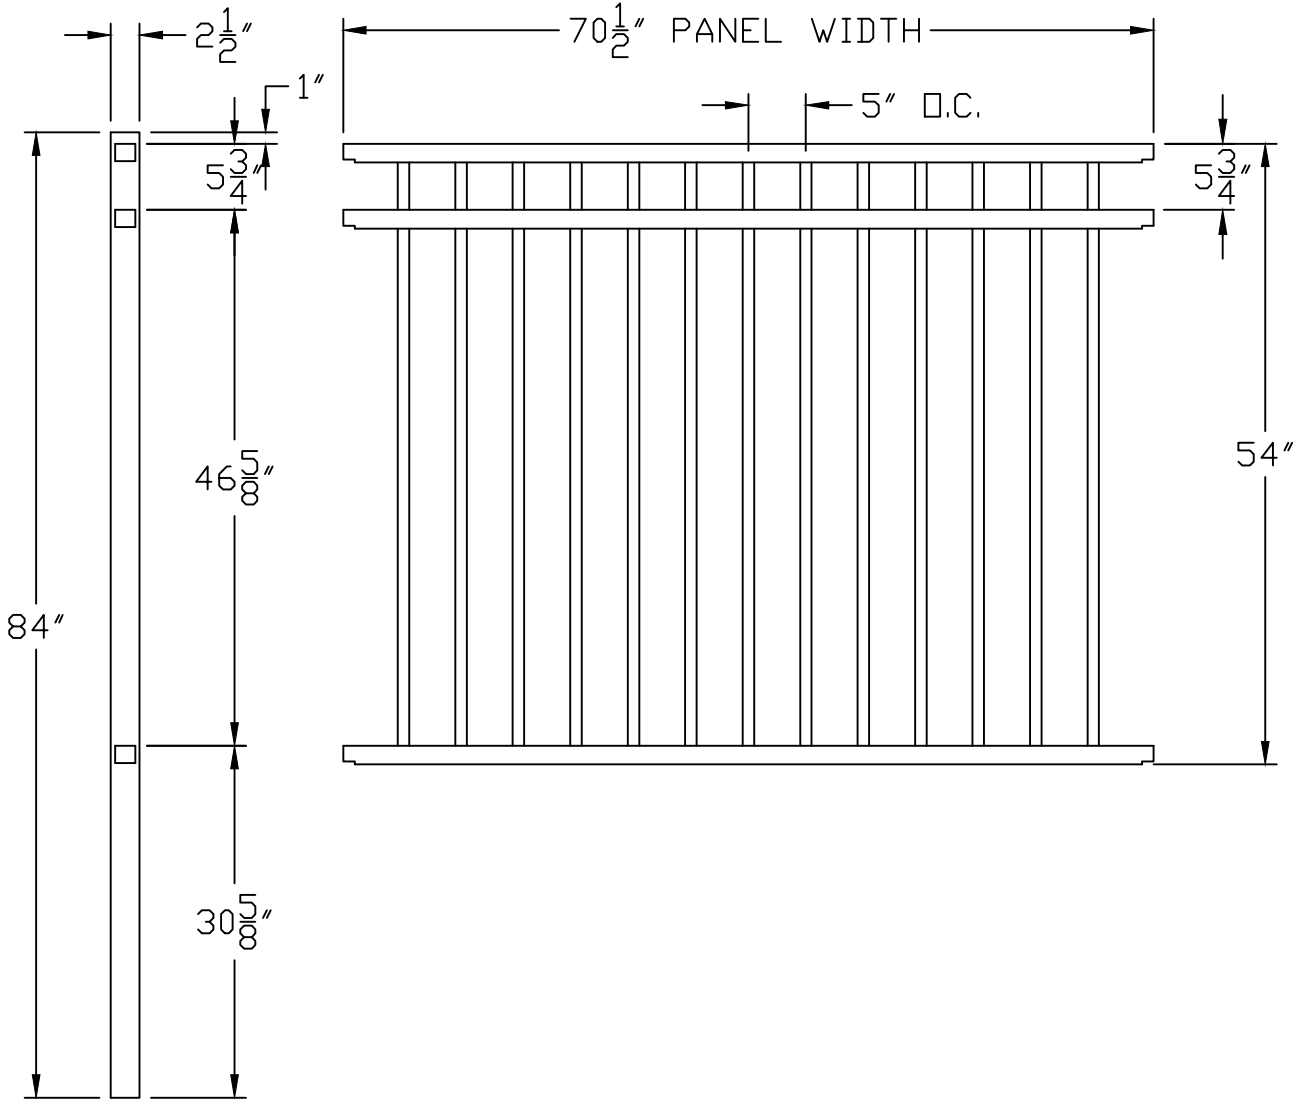

# FLAT TOP FLUSH BOTTOM CONCEALED SCREW 1" PICKET

**NOTES:**

1. DESIGN AND SPECIFICATIONS SUBJECT TO CHANGE BY MANUFACTURE.
2. POST AND FOOTINGS AS REQUIRED BY SITE CONDITIONS AND CODES.

www.MerchantsMetals.com

Tech-Info@MerchantsMetals.com

888-260-1600

Drawing: VSP.MP.1.6W

**Merchants Metals**®

*the first name in fence solutions*

<b>SIZE</b> A	<b>FILE:</b> VINTAGE SQUARE PREMIUM MMI	<b>PART NAME:</b> MONROE POOL FLAT TOP 3-RAIL CONCEALED SCREW	<b>REV</b> A
<b>SCALE:</b> NOT TO SCALE	<b>DRAWN BY:</b> SHAWN	<b>DATE:</b> 09/13/13	<b>SHEET:</b> N/A