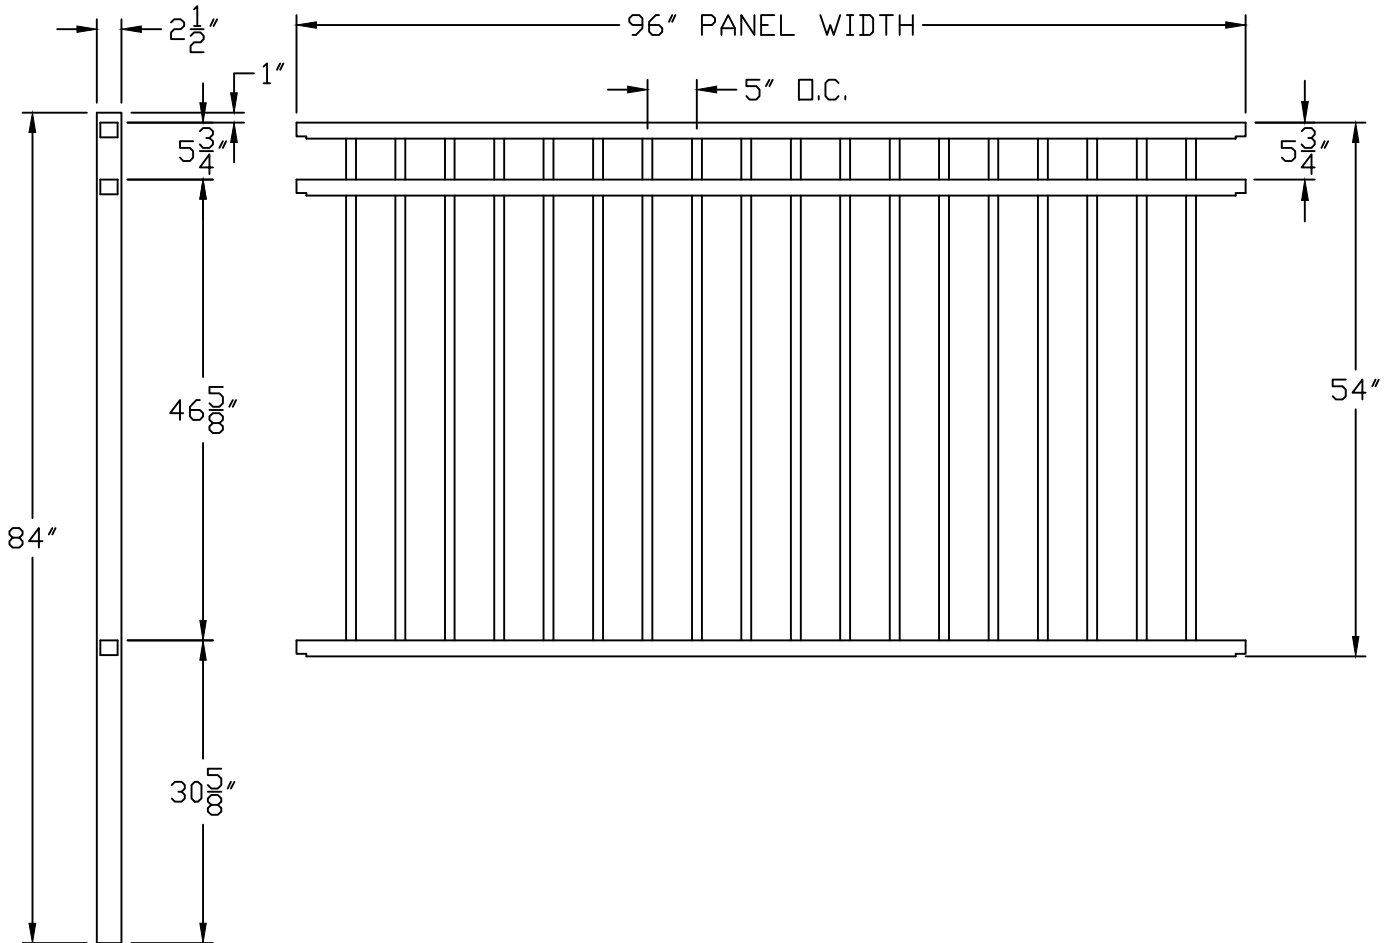

FLAT TOP FLUSH BOTTOM CONCEALED SCREW 1" PICKET

NOTES:

1. DESIGN AND SPECIFICATIONS SUBJECT TO CHANGE BY MANUFACTURE.
2. POST AND FOOTINGS AS REQUIRED BY SITE CONDITIONS AND CODES.

www.MerchantsMetals.com

Tech-Info@MerchantsMetals.com

888-260-1600

Drawing: VSP.MP.1.8W

		Merchants Metals ® <i>the first name in fence solutions</i>	
SIZE A	FILE: VINTAGE SQUARE PREMIUM MMI	PART NAME: MONROE POOL FLAT TOP 3-RAIL CONCEALED SCREW	REV A
SCALE: NOT TO SCALE	DRAWN BY: SHAWN	DATE: 09/13/13	SHEET: N/A