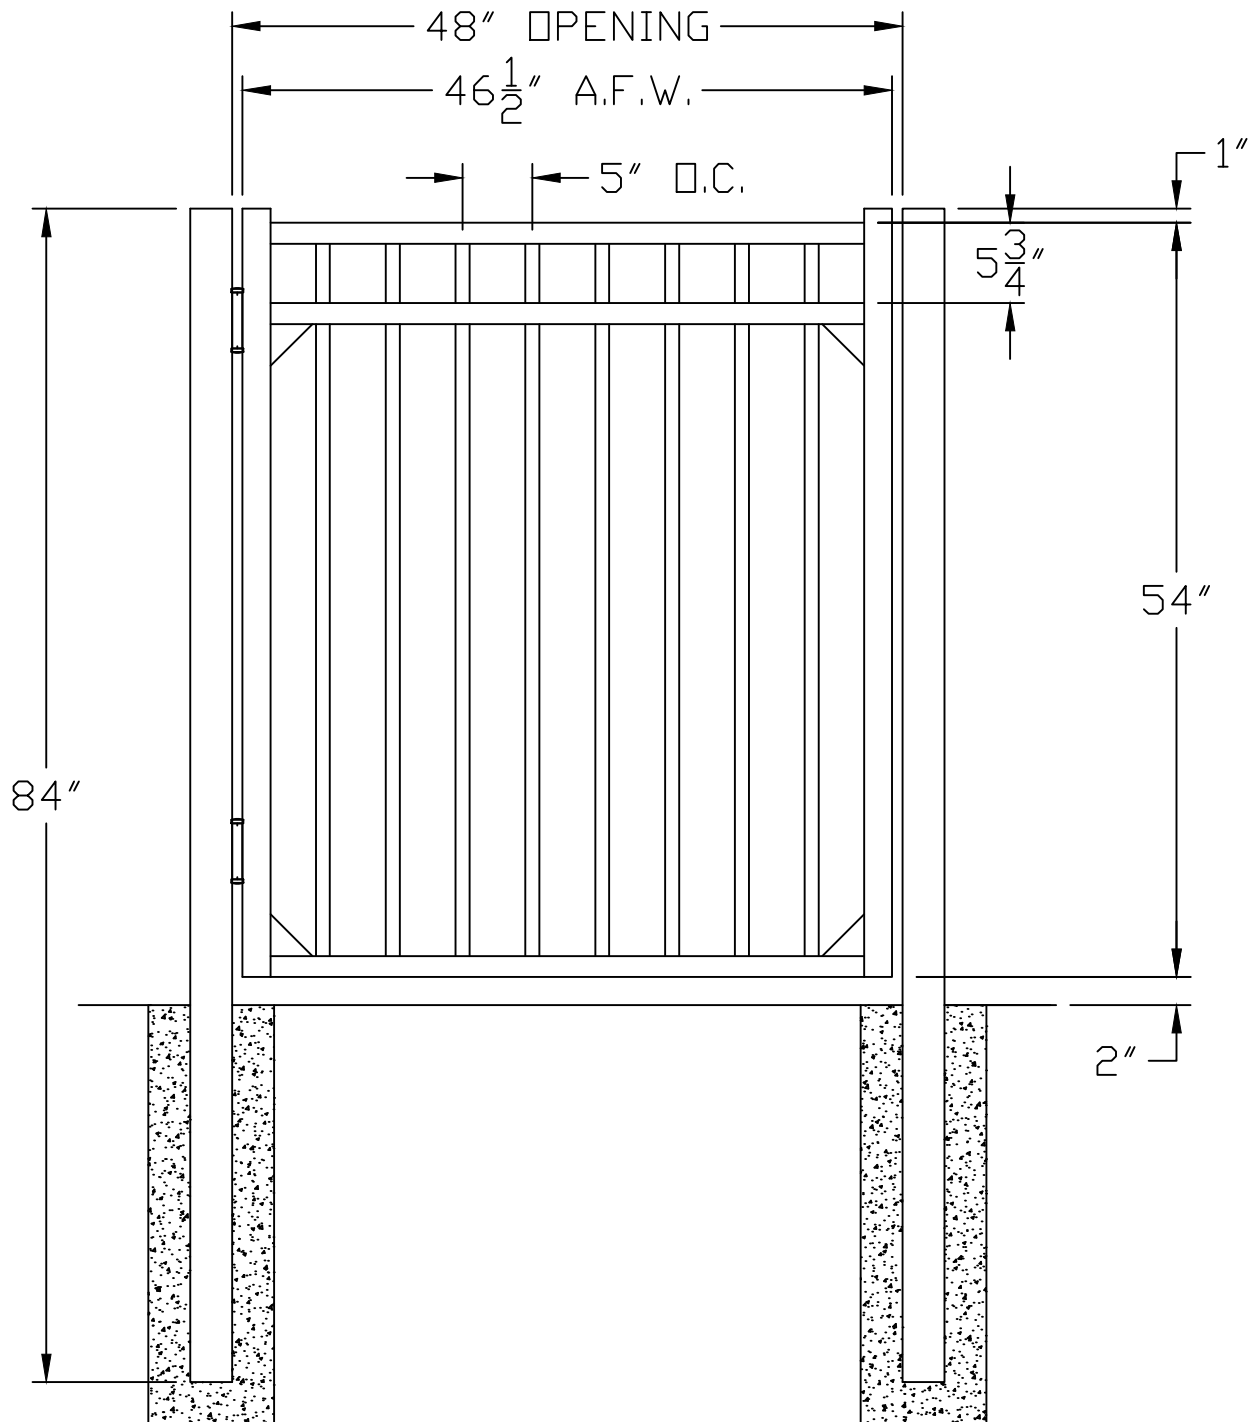

# FLAT TOP FLUSH BOTTOM CONCEALED SCREW 1" PICKET

**NOTES:**

1. DESIGN AND SPECIFICATIONS SUBJECT TO CHANGE BY MANUFACTURE.
2. POST AND FOOTINGS AS REQUIRED BY SITE CONDITIONS AND CODES.

www.MerchantsMetals.com

Tech-Info@MerchantsMetals.com

888-260-1600

Drawing: VSP.MP.I.SG

**Merchants Metals**®  
*the first name in fence solutions*

<b>SIZE</b> <b>A</b>	<b>FILE:</b> VINTAGE SQUARE PREMIUM MMI	<b>PART NAME:</b> MONROE POOL FLAT TOP 3-RAIL WALK GATE, CONCEALED SCREW	<b>REV</b> <b>A</b>
<b>SCALE:</b> NOT TO SCALE	<b>DRAWN BY:</b> SHAWN	<b>DATE:</b> 09/13/13	<b>SHEET:</b> N/A