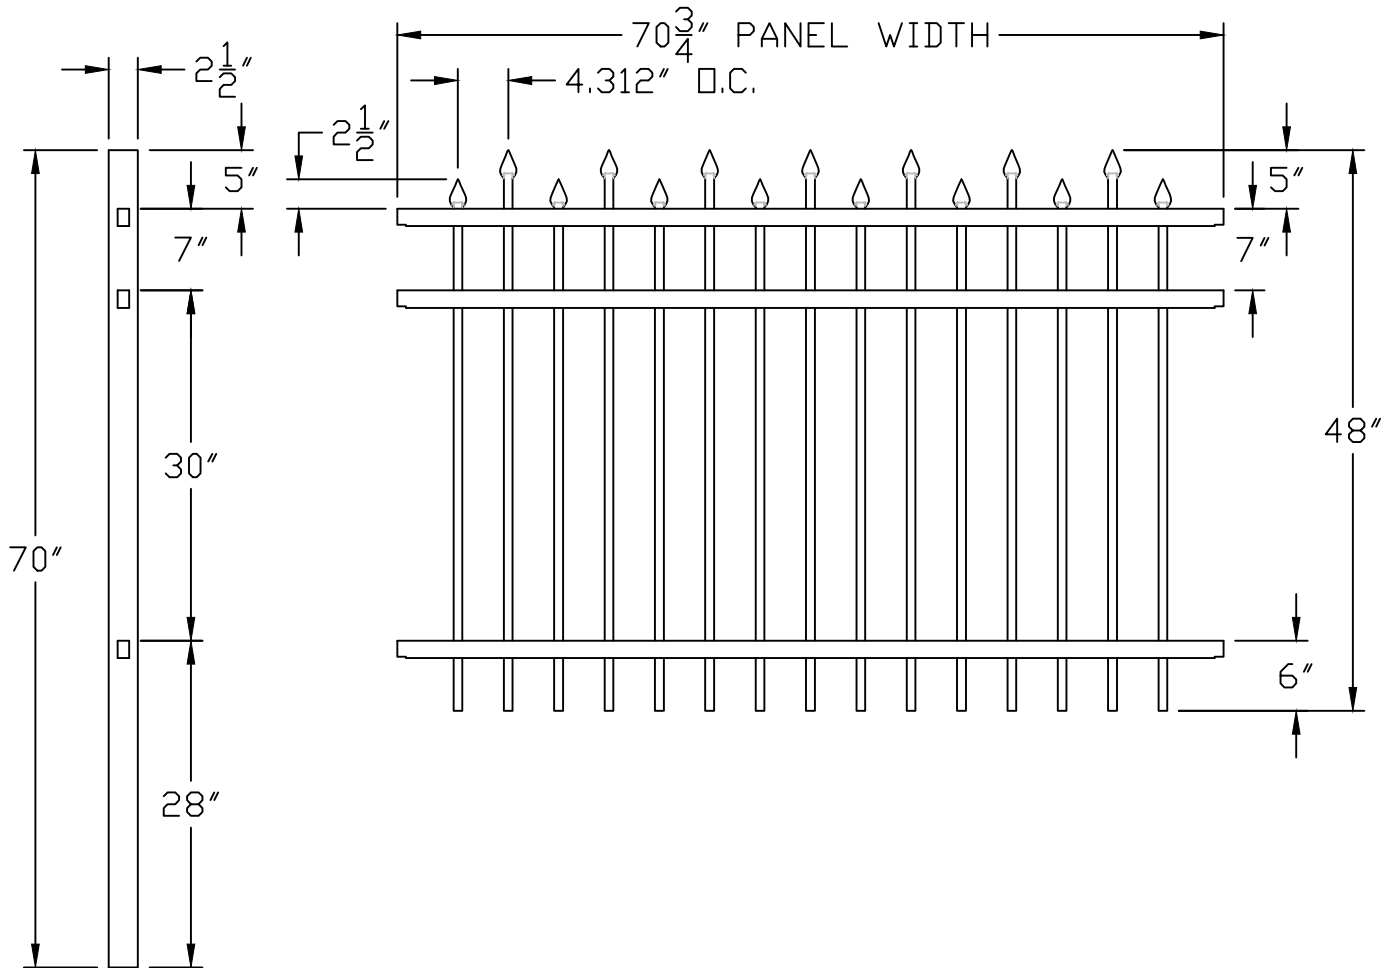

MERCHANTS METALS VINTAGE SQUARE

PREMIUM SPEAR TOP SMOOTH RAIL $\frac{3}{4}$ "

PICKET PANEL ATTACHES TO POST W/ CLIPS

NOTES:

1. DESIGN AND SPECIFICATIONS SUBJECT TO CHANGE BY MANUFACTURE.
2. POST AND FOOTINGS AS REQUIRED BY SITE CONDITIONS AND CODES.

www.MerchantsMetals.com

Tech-Info@MerchantsMetals.com

888-260-1600

Drawing: VSP.R.C.6W

Merchants Metals®

the first name in fence solutions

SIZE A	FILE: MMI VINTAGE SQUARE PREMIUM	PART NAME: REGENCY SPEAR TOP 3-RAIL	REV A
SCALE: NOT TO SCALE	DRAWN BY: SHAWN	DATE: 05/06/14	SHEET: N/A