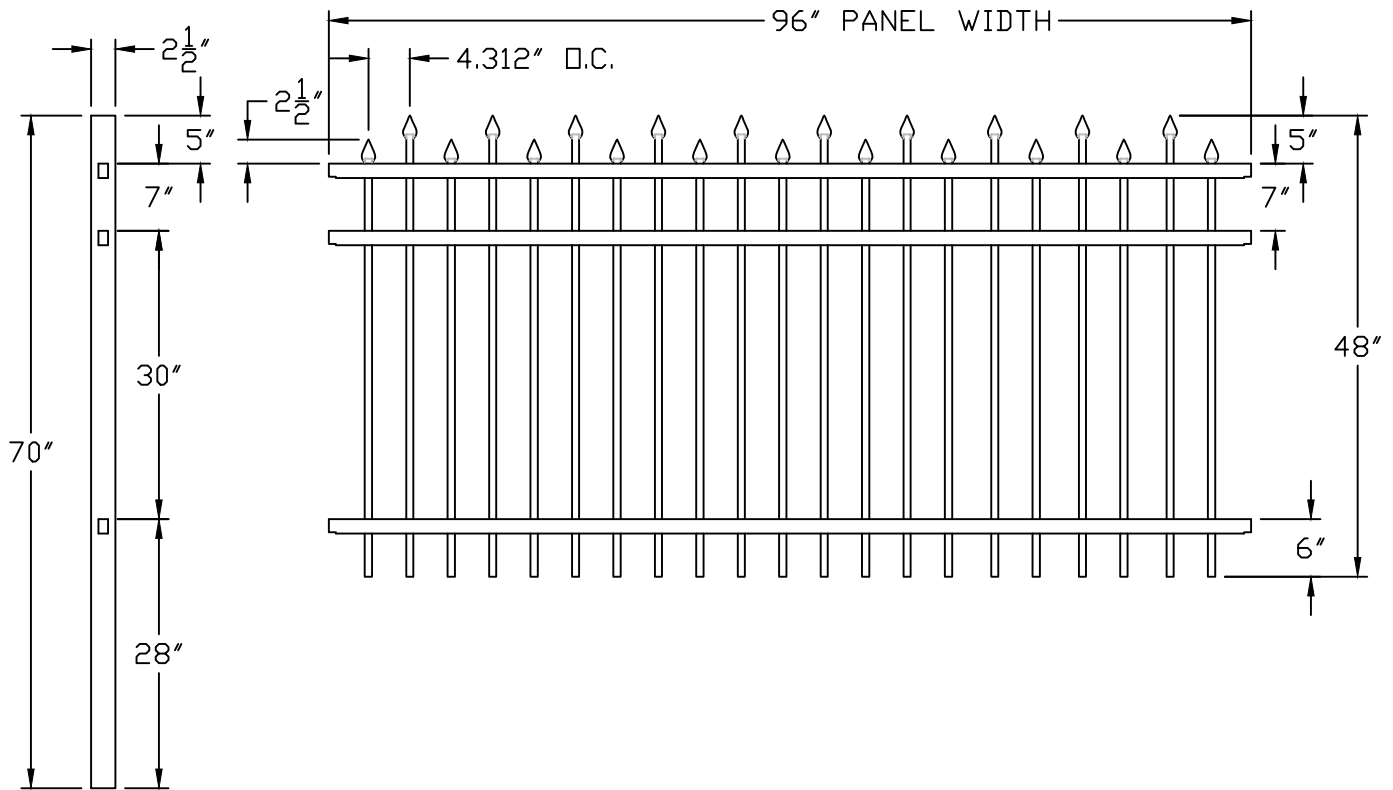

MERCHANTS METALS VINTAGE SQUARE

PREMIUM SPEAR TOP SMOOTH RAIL $\frac{3}{4}$ "

PICKET PANEL ATTACHES TO POST W/ CLIPS

NOTES:

1. DESIGN AND SPECIFICATIONS SUBJECT TO CHANGE BY MANUFACTURE.
2. POST AND FOOTINGS AS REQUIRED BY SITE CONDITIONS AND CODES.

www.MerchantsMetals.com

Tech-Info@MerchantsMetals.com

888-260-1600

Drawing: VSP.R.C.8W

Merchants Metals®

the first name in fence solutions

SIZE A	FILE: MMI VINTAGE SQUARE PREMIUM	PART NAME: REGENCY SPEAR TOP 3-RAIL	REV A
SCALE: NOT TO SCALE	DRAWN BY: SHAWN	DATE: 05/06/14	SHEET: N/A