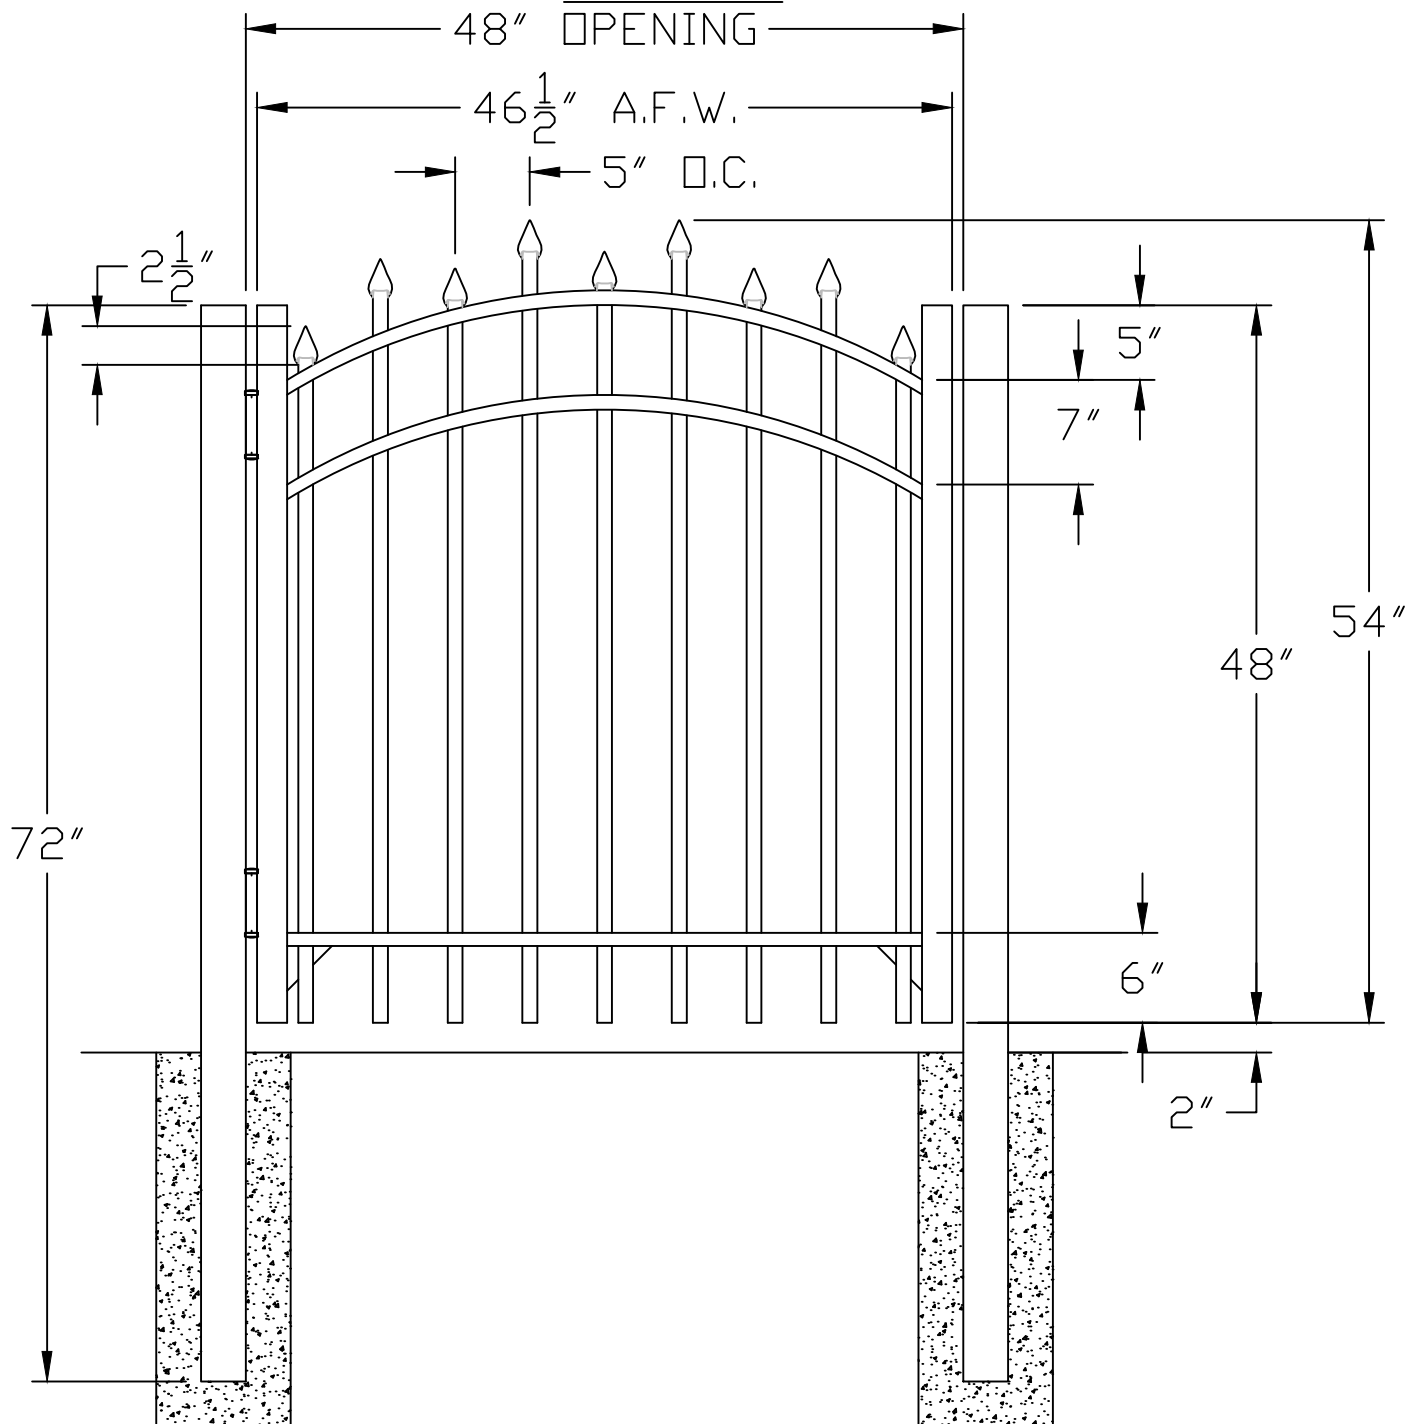

MERCHANTS METALS VINTAGE SQUARE PREMIUM SPEAR TOP CONCEALED SCREW 1" PICKET

NOTES:

1. DESIGN AND SPECIFICATIONS SUBJECT TO CHANGE BY MANUFACTURE.
2. POST AND FOOTINGS AS REQUIRED BY SITE CONDITIONS AND CODES.

www.MerchantsMetals.com

Tech-Info@MerchantsMetals.com

888-260-1600

Drawing: VSP.R.I.SGA

Merchants Metals®

the first name in fence solutions

SIZE A	FILE: VINTAGE SQUARE PREMIUM MMI	PART NAME: REGENCY SPEAR TOP 3-RAIL WALK GATE, CONCEALED SCREW	REV A
SCALE: NOT TO SCALE	DRAWN BY: SHAWN	DATE: 05/07/14	SHEET: N/A