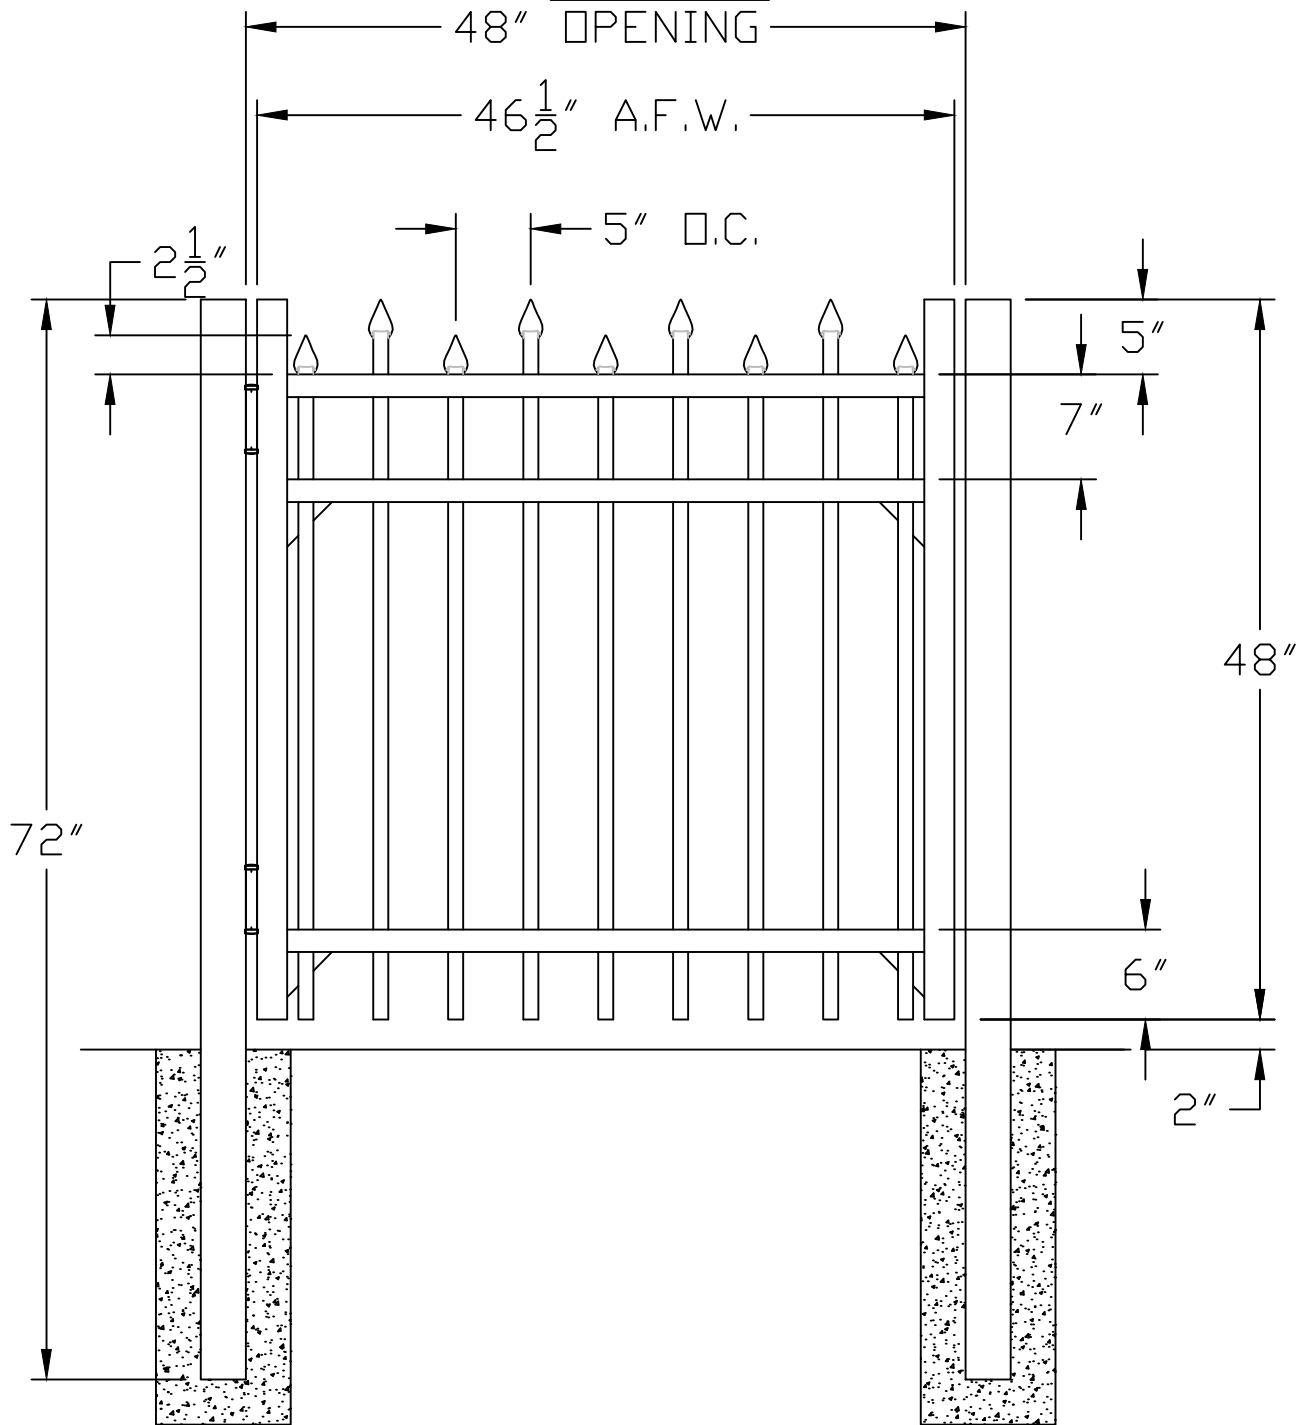

MERCHANTS METALS VINTAGE SQUARE PREMIUM SPEAR TOP CONCEALED SCREW 1" PICKET

NOTES:

1. DESIGN AND SPECIFICATIONS SUBJECT TO CHANGE BY MANUFACTURE.
2. POST AND FOOTINGS AS REQUIRED BY SITE CONDITIONS AND CODES.

www.MerchantsMetals.com

Tech-Info@MerchantsMetals.com

888-260-1600

Drawing: VSP.R.I.SG

Merchants Metals®
the first name in fence solutions

SIZE A	FILE: VINTAGE SQUARE PREMIUM MMI	PART NAME: REGENCY SPEAR TOP 3-RAIL WALK GATE, CONCEALED SCREW	REV A
SCALE: NOT TO SCALE	DRAWN BY: SHAWN	DATE: 05/07/14	SHEET: N/A