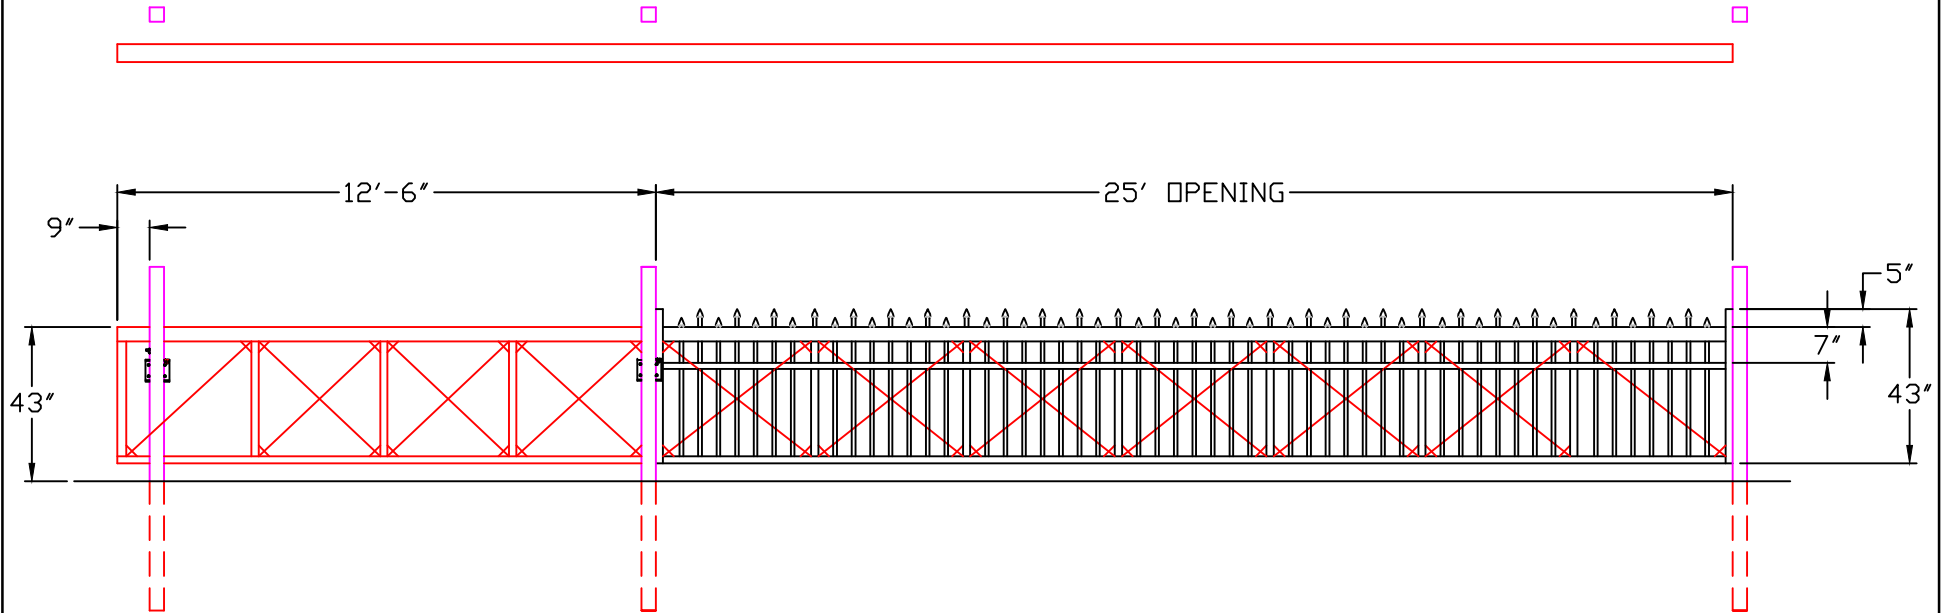

MERCHANTS METALS VINTAGE SQUARE PREMIUM SPEAR TOP SMOOTH RAIL 1" PICKET

LEFT HAND OPENING ORNAMENTAL

OUTSIDE LOOKING IN

NOTES:

1. DESIGN AND SPECIFICATIONS SUBJECT TO CHANGE BY MANUFACTURE.
2. POST AND FOOTINGS AS REQUIRED BY SITE CONDITIONS AND CODES.

www.MerchantsMetals.com

Tech-Info@MerchantsMetals.com

888-260-1600

Drawing: VSP.R.I.STC

Merchants Metals®

the first name in fence solutions

SIZE: A	FILE: VINTAGE SQUARE PREMIUM MMI	PART NAME: REGENCY SPEARS TOP L. HAND CANTILEVER GATE	REV A
SCALE: N/A	DRAWN BY: SHAWN	DATE: 05/07/14	SHEET: N/A