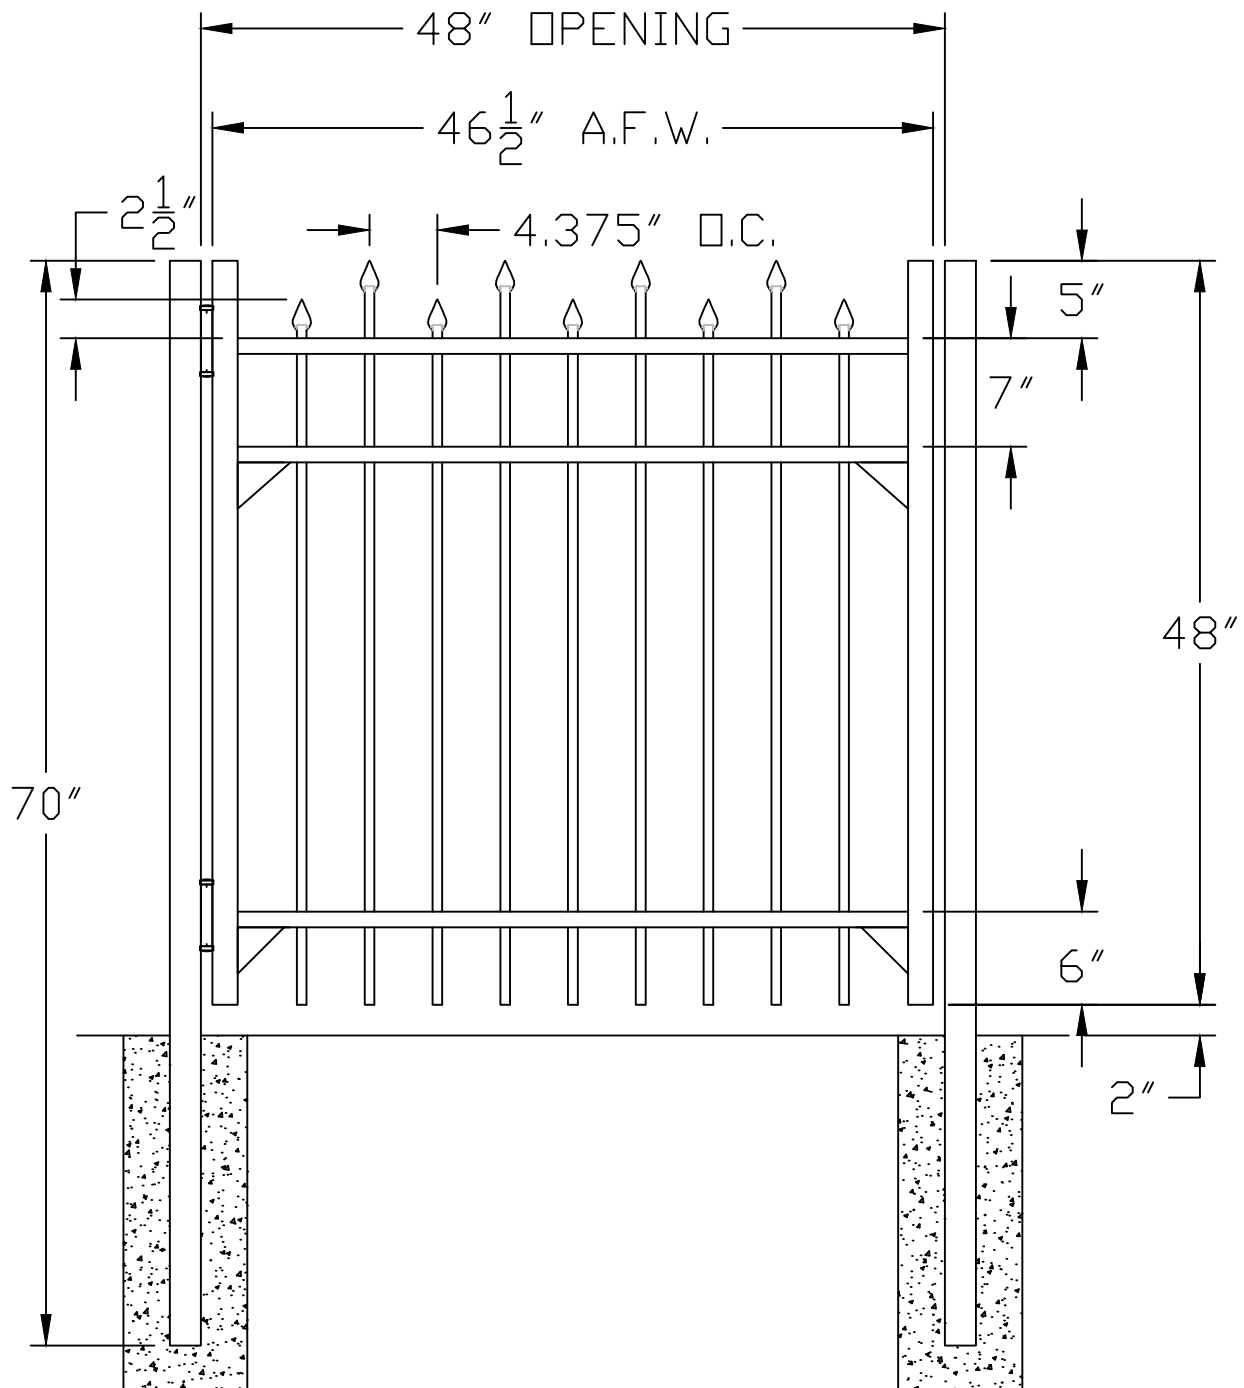

MERCHANTS METALS VINTAGE SQUARE PREMIUM SMOOTH RAIL ALTERNATING SPEAR TOP $\frac{5}{8}$ " PICKET

NOTES:

- DESIGN AND SPECIFICATIONS SUBJECT TO CHANGE BY MANUFACTURE.
- POST AND FOOTINGS AS REQUIRED BY SITE CONDITIONS AND CODES.

www.MerchantsMetals.com

Tech-Info@MerchantsMetals.com

888-260-1600

Drawing: VSP.R.R.SG

Merchants Metals®
the first name in fence solutions

SIZE A	FILE: VINTAGE SQUARE PREMIUM MMI	PART NAME: REGENCY SPEAR PICKET 3-RAIL	REV A
SCALE: NOT TO SCALE	DRAWN BY: SHAWN	DATE: 05/06/14	SHEET: N/A