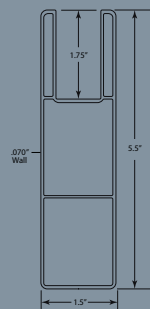

Rail Styles

Estate Rail