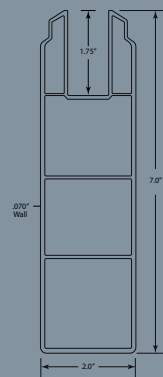

Keystone Rail