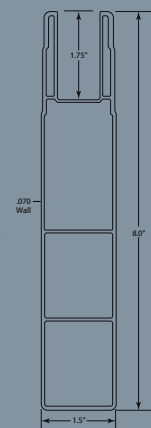

Heritage Rail

ESTATE COMBO